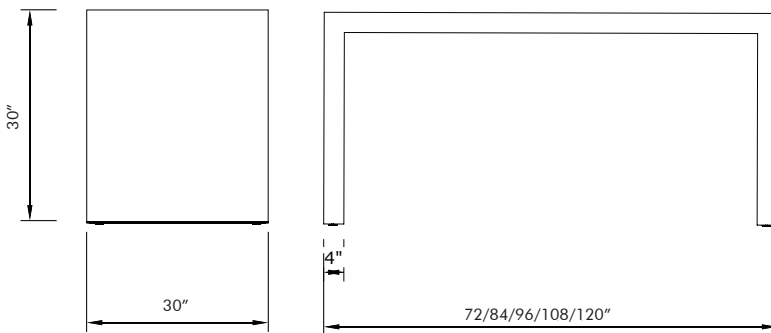

FUTRUS® PARSONS TABLES

SPECIFICATION SHEET

DESK HEIGHT - 30" H X 30" D

FUTRUS
SOLUTIONS WITH DUPONT™ CORIAN®

Corian.
SOLID SURFACE

STANDARD FEATURES

- Seamless Corian® solid surface construction
- Patented aluminum structured framing
- Matte Finish
- Heavy duty adjustable leveling legs (floor attachment available)

STANDARD COLOR OFFERINGS

- _00 Glacier White
- _01 Cameo White
- _02 Bisque
- _03 Bone
- _04 Vanilla

Additional colors available, contact Futrus®

MODEL

DIMENSIONS

WEIGHT

FPT_723030	72" W	30" D	30" H	175 lbs
FPT_843030	84" W	30" D	30" H	200 lbs
FPT_963030	96" W	30" D	30" H	225 lbs
FPT_1083030	108" W	30" D	30" H	250 lbs
FPT_1203030	120" W	30" D	30" H	300 lbs