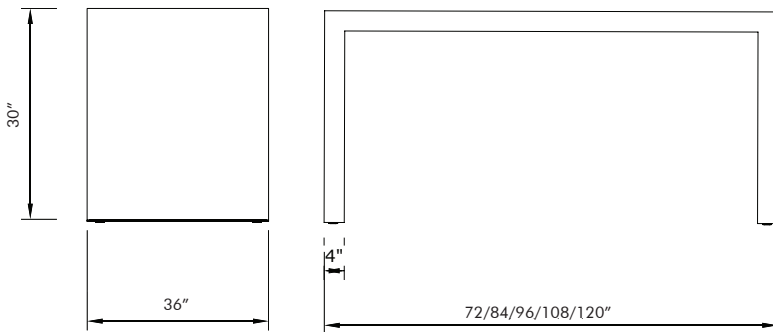

FUTRUS® PARSONS TABLES

FUTRUS
SOLUTIONS WITH DUPONT™ CORIAN®

SPECIFICATION SHEET

DESK HEIGHT - 30" H X 36" D

Corian.
SOLID SURFACE

STANDARD FEATURES

- Seamless Corian® solid surface construction
- Patented aluminum structured framing
- Matte Finish
- Furniture glides