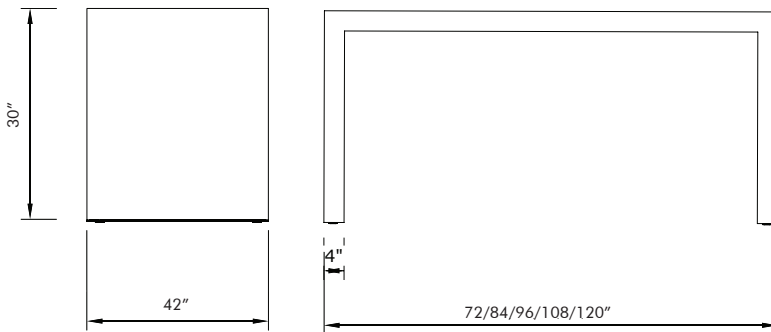

STANDARD COLOR OFFERINGS

- _00 Glacier White
- _01 Cameo White
- _02 Bisque
- _03 Bone
- _04 Vanilla

Additional colors available, contact Futrus®