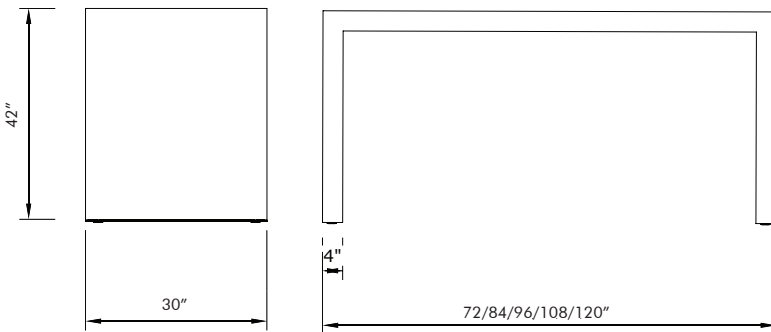

## SPECIFICATION SHEET

STANDING HEIGHT - 42" H X 30" D

**Corian.**  
SOLID SURFACE

### DIMENSIONS