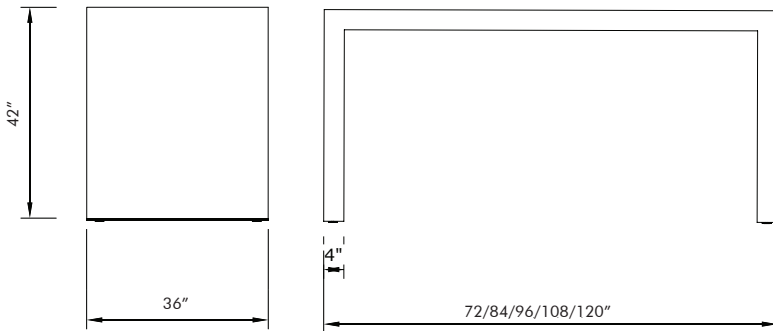

MODEL	DIMENSIONS			WEIGHT
FPT_723642	72" W	36" D	42" H	350 lbs
FPT_843642	84" W	36" D	42" H	375 lbs
FPT_963642	96" W	36" D	42" H	425 lbs
FPT_1083642	108" W	36" D	42" H	450 lbs
FPT_1203642	120" W	36" D	42" H	475 lbs

EXAMPLE MODEL SPECIFICATION

F	P	T	-	7	2	3	6	4	2	-	0	0	-	S	G
Model#	Width		Depth	Height		Color		Optional Upgrades							

futrus.com
info@futrus.com
1.877.FUTRUS1 (388.7871)