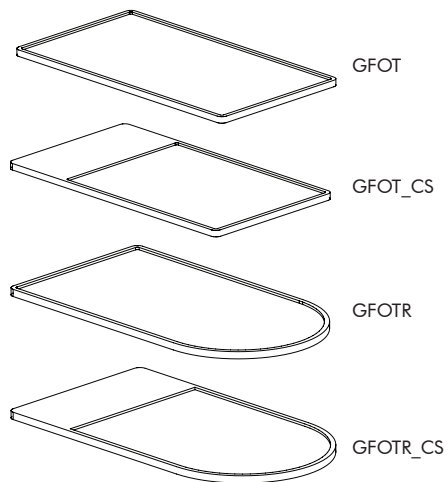

EXAMPLE MODEL SPECIFICATION

G	F	O	T	-	0	0
Model#					Color	

futrus.com
info@futrus.com
1.877.FUTRUS1 (388.7871)