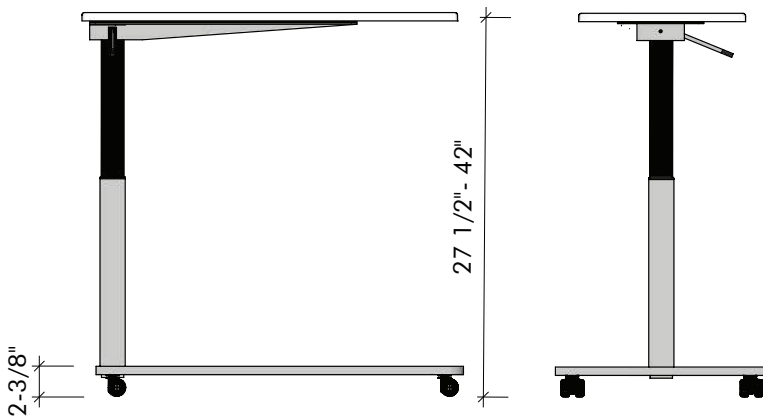

Model: GFOT

EXAMPLE MODEL SPECIFICATION

G	F	O	T	-	0	0
Model#					Color	

futrus.com
info@futrus.com
1.877.FUTRUS1 (388.7871)