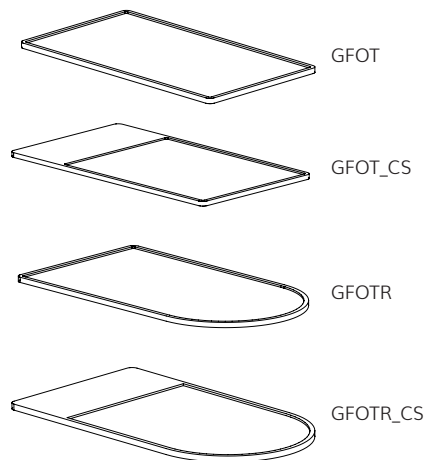

EXAMPLE MODEL SPECIFICATION

G	F	O	T	_	0	0
Model#				Color		

futrus.com
info@futrus.com
1.877.FUTRUS1 (388.7871)