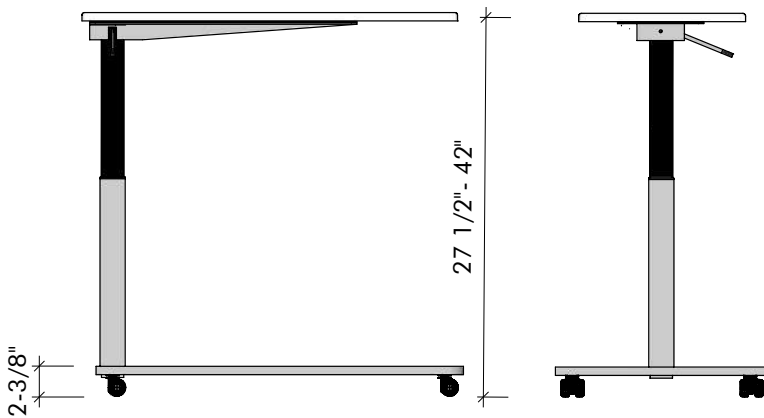

EXAMPLE MODEL SPECIFICATION

G	F	O	T	_	0	0
Model#				Color		

futrus.com
info@futrus.com
1.877.FUTRUS1 (388.7871)