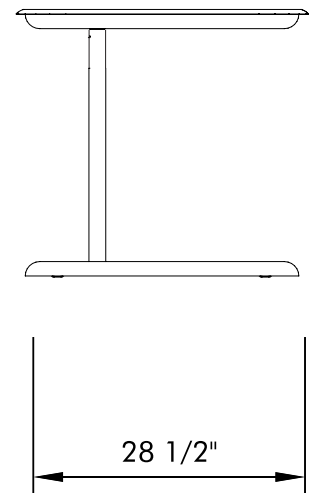

MODEL	DESCRIPTION
FTT_G	Tablet table with furniture glides
FTT_C	Tablet table with recessed casters

EXAMPLE MODEL SPECIFICATION

F	T	T	-	G	-	0	0
Model#		Base Style			Color		

futrus.com
info@futrus.com
1.877.FUTRUS1 (388.7871)