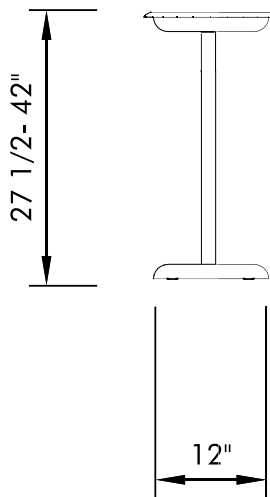

MODEL	DESCRIPTION
FTT_G	Tablet table with furniture glides
FTT_C	Tablet table with recessed casters

EXAMPLE MODEL SPECIFICATION

F	T	T	-	G	-	0	0
Model#		Base Style			Color		

futrus.com
info@futrus.com
1.877.FUTRUS1 (388.7871)