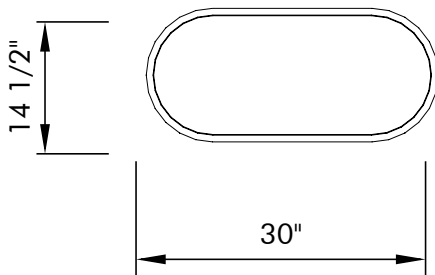

MODEL	DESCRIPTION
FTT_G	Tablet table with furniture glides
FTT_C	Tablet table with recessed casters

EXAMPLE MODEL SPECIFICATION

F	T	T	-	G	-	0	0
Model#		Base Style			Color		

futrus.com
info@futrus.com
1.877.FUTRUS1 (388.7871)