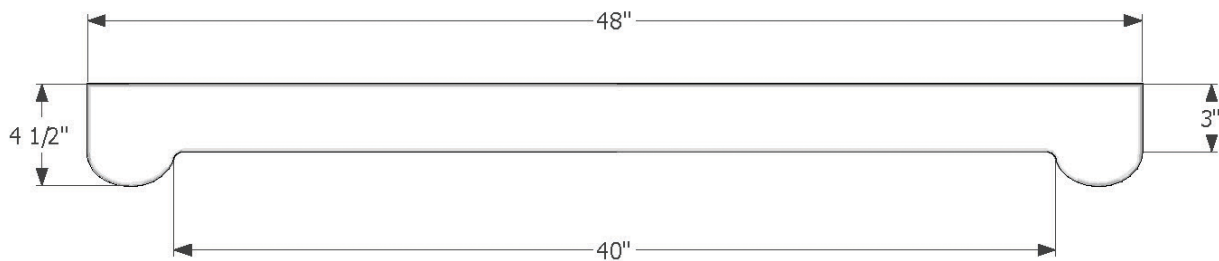

FUTRUS® FLOOR STOP

FUTRUS
SOLUTIONS WITH DUPONT™ CORIAN®

Corian.
SOLID SURFACE

STANDARD FEATURES

- Made of seamless DuPont™ Corian® Solid Surface
- Corian® solid surface is non-porous and when properly cleaned does not support the growth of mold, mildew and bacteria.

MODEL/DIMENSIONS

Model	W	H	L
FSTOP_36	4 1/2"	1/2"	36"
FSTOP_48	4 1/2"	1/2"	48"

Custom widths and lengths available

COLOR OFFERINGS

- _00 Glacier White
- _01 Cameo White
- _02 Bisque
- _03 Bone
- _04 Vanilla

Additional colors available, contact Futrus®

EXAMPLE MODEL SPECIFICATION

F	S	T	O	P	-	3	6	-	0	0
Model#						Length			Color	

futrus.com
info@futrus.com
1.877.FUTRUS1 (388.7871)