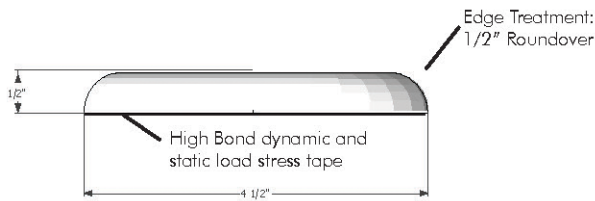

FUTRUS® FLOOR STOP

FUTRUS
SOLUTIONS WITH DUPONT™ CORIAN®

Corian.
SOLID SURFACE

STANDARD FEATURES

- Made of seamless DuPont™ Corian® Solid Surface
- Corian® solid surface is non-porous and when properly cleaned does not support the growth of mold, mildew and bacteria.

MODEL/DIMENSIONS

Model	W	H	L
FSTOP_36	4 1/2"	1/2"	36"
FSTOP_48	4 1/2"	1/2"	48"

Custom widths and lengths available

COLOR OFFERINGS

- _00 Glacier White
- _01 Cameo White
- _02 Bisque
- _03 Bone
- _04 Vanilla

Additional colors available, contact Futrus®

EXAMPLE MODEL SPECIFICATION

F	S	T	O	P	-	3	6	-	0	0
Model#						Length			Color	

futrus.com
info@futrus.com
1.877.FUTRUS1 (388.7871)