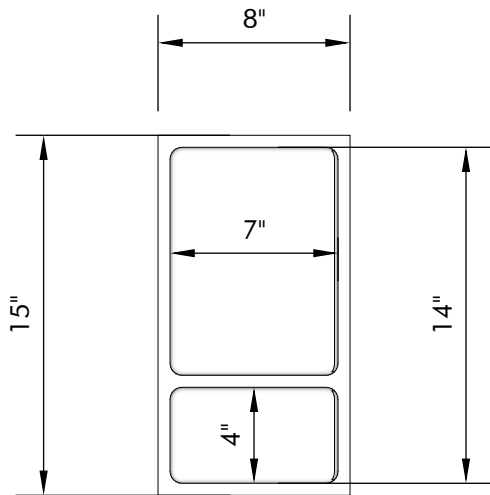

N1 Built in Soap/Shampoo Niche

MODEL_FSK_N1

- Easy-to-clean non-porous Corian® surface resists mold and mildew
- Built in niche holds soap and shampoo
- Radius inside corners
- Rear mount

Solid Surface Shower Walls