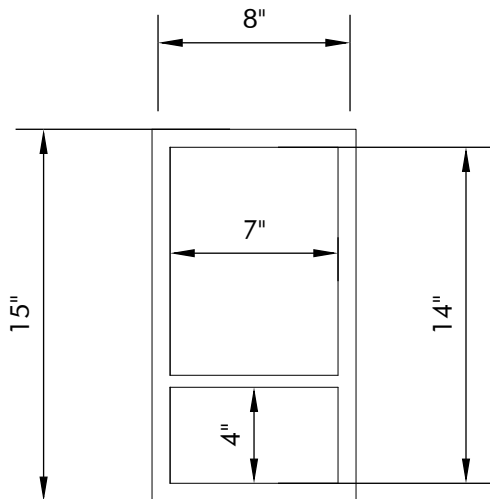

N1 Built in Soap/Shampoo Niche

FUTRUS
SOLUTIONS WITH DUPONT™ CORIAN®

Corian.
SOLID SURFACE

MODEL FSK_N1BI_8_3.5_15_

- Easy-to-clean nonporous Corian® surface resists mold and mildew
- Built in niche holds soap and shampoo
- Radius inside corners
- Rear mount/hard seam

Corian Shower Walls
[recess mount
hard seam]

EXAMPLE MODEL SPECIFICATION

FSK_N1BI_8_3.5_15_

MODEL WIDTH DEPTH HEIGHT COLOR

COLOR OFFERING

- | | |
|------------------|-----------------|
| 00 Glacier White | 10 Aurora |
| 01 Cameo White | 11 Linen |
| 02 Bisque | 12 Sandstone |
| 03 Bone | 13 Venaro White |
| 04 Vanilla | |