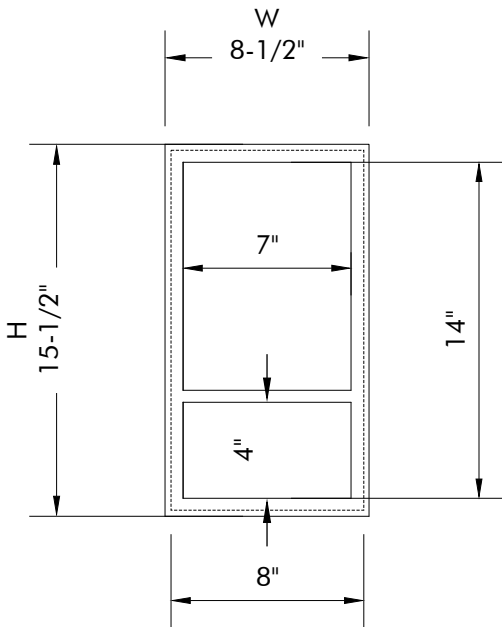

N1 Overlay Soap/Shampoo/Shelf Niche

FUTRUS
SOLUTIONS WITH DUPONT™ CORIAN®

Corian.
SOLID SURFACE

MODEL FSK_N1TILE_8.5_4.5_15.5_

- Easy-to-clean nonporous Corian® surface resists mold and mildew
- Tile to niche holds soap and shampoo

EXAMPLE MODEL SPECIFICATION

FSK_N1TILE_

MODEL   WIDTH   DEPTH   HEIGHT   COLOR

COLOR OFFERING

00 Glacier White	10 Aurora
01 Cameo White	11 Linen
02 Bisque	12 Sandstone
03 Bone	13 Venaro White
04 Vanilla	

*Additional colors available call for pricing

futrus.com
info@futrus.com
1.877.388.FUTRUS1 [388.7871]