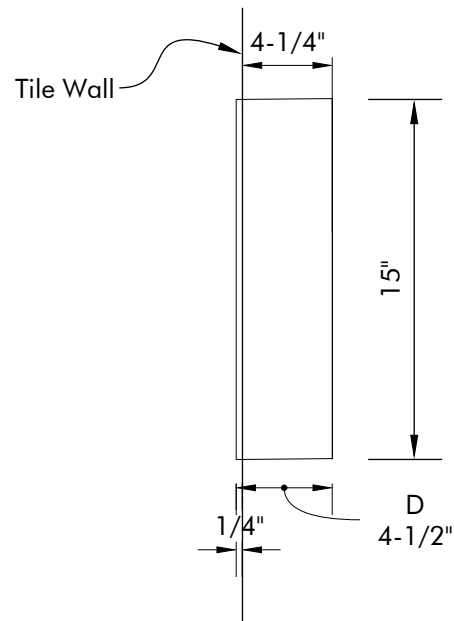

N1 Overlay Soap/Shampoo/Shelf Niche

FUTRUS
SOLUTIONS WITH DUPONT™ CORIAN®

Corian.
SOLID SURFACE

MODEL FSK_N1TILE_8.5_4.5_15.5_

- Easy-to-clean nonporous Corian® surface resists mold and mildew
- Tile to niche holds soap and shampoo

EXAMPLE MODEL SPECIFICATION

FSK_N1TILE_

MODEL   WIDTH   DEPTH   HEIGHT   COLOR

COLOR OFFERING

00 Glacier White	10 Aurora
01 Cameo White	11 Linen
02 Bisque	12 Sandstone
03 Bone	13 Venaro White
04 Vanilla	

*Additional colors available call for pricing

futrus.com
info@futrus.com
1.877.388.FUTRUS1 [388.7871]