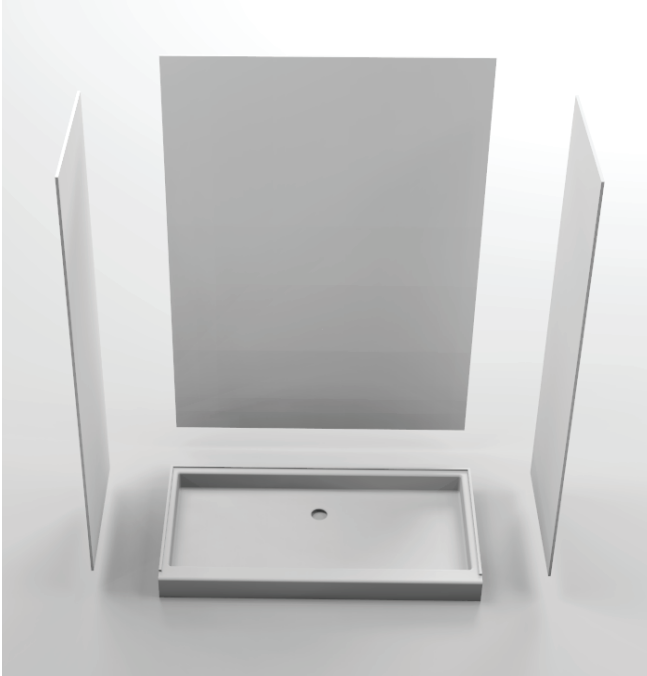

FUTRUS® SHOWER SYSTEMS & BASES

Designed to be low maintenance and easy to install.

Shower bases and walls are made from Corian®, which is seamless, bleach cleanable and GREENGUARD® certified to resist mold and bacteria, making them ideal for both healthcare and commercial environments. Non-slip Corian® surfaces also resist chipping, peeling, scratching and staining for greater life cycle.

Specifiable as base only or as a complete shower system. Featuring integrated Corian® base and walls to eliminate the need for grout. Available in standard or custom sizes, configurations and ADA compliant thresholds.

Standard Coved Base

Neo Angle Base

STANDARD MODULE FEATURES

- Base Size: 30", 36" and 48" widths/depths
- Bases can be specified separately
- Coved corners
- Square or rectangular
- Standard or ADA low threshold
- Wall panels available in 84" and 96" heights
- Slip resistant
- Corian® Colors: Cameo White, Glacier White, Bone, Bisque, Vanilla, Sandstone, Linen
- Futrus® 1-year limited, Corian® 10-year limited warranty

STANDARD NEO ANGLE MODULE FEATURES

- Base Sizes: 30", 36", 38" and 42" widths/depths
- Bases can be specified separately
- Coved corners
- Standard or ADA low threshold
- Wall panels available in 84" and 96" heights
- Slip resistant
- Corian® Colors: Cameo White, Glacier White, Bone, Bisque, Vanilla, Sandstone, Linen
- Futrus® 1-year limited, Corian® 10-year limited warranty