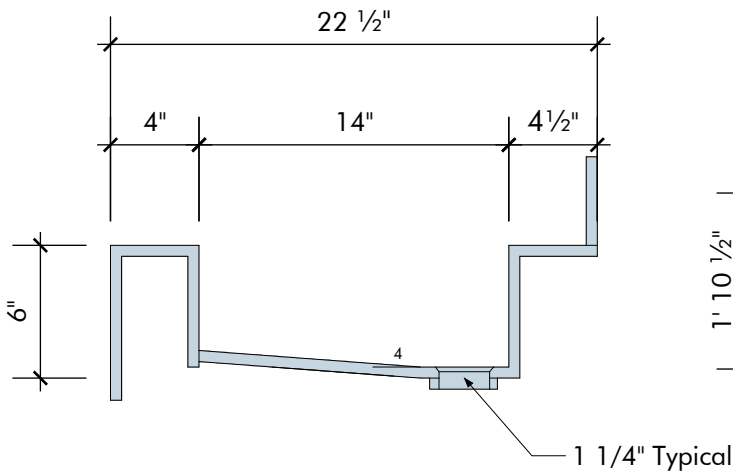

FUTRUS® TROUGH SINK

FINISHED ENDS

FUTRUS®
SOLUTIONS WITH DUPONT™ CORIAN®

Corian.
SOLID SURFACE

Specification Sheet

MODEL FTRSFE_

- Made of 100% Corian®
- Easy-to-clean nonporous surface, that with proper cleaning, resists mold, mildew and stains

SPECIFY CORIAN® COLOR

00_Glacier White	10_Aurora	*Additional colors available call for pricing
01_Cameo White	11_Linen	
02_Bisque	12_Sandstone	
03_Bone	13_Venaro White	
04_Vanilla		

EXAMPLE MODEL SPECIFICATION

FTRSFE_ | 132 | 22.5 | 6 | 00 |
MODEL | LENGTH | DEPTH | HEIGHT | COLOR

futrus.com
info@futrus.com
1.877.388.FUTRUS1 [388.7871]

©Futrus LTD All Rights Reserved Copying or distribution of this design, in whole or in part, is strictly prohibited

Futrus® is a registered trademark of Futrus LLC. DuPont™ and Corian® are registered trademarks of DuPont and are used under license by Futrus LLC.