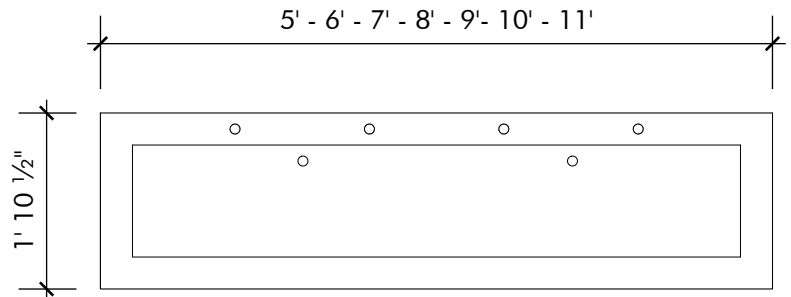

FUTRUS® TROUGH SINK

FINISHED ENDS

FUTRUS®
SOLUTIONS WITH DUPONT™ CORIAN®

Corian.
SOLID SURFACE

Specification Sheet

MODEL FTRSFE_

- Made of 100% Corian®
- Easy-to-clean nonporous surface, that with proper cleaning, resists mold, mildew and stains

SPECIFY CORIAN® COLOR

00_Glacier White	10_Aurora	*Additional colors available call for pricing
01_Cameo White	11_Linen	
02_Bisque	12_Sandstone	
03_Bone	13_Venaro White	
04_Vanilla		

EXAMPLE MODEL SPECIFICATION

FTRSFE_ | 132 | 22.5 | 6 | 00 |
MODEL | LENGTH | DEPTH | HEIGHT | COLOR

futrus.com
info@futrus.com
1.877.388.FUTRUS1 [388.7871]

©Futrus LTD All Rights Reserved Copying or distribution of this design, in whole or in part, is strictly prohibited

Futrus® is a registered trademark of Futrus LLC. DuPont™ and Corian® are registered trademarks of DuPont and are used under license by Futrus LLC.