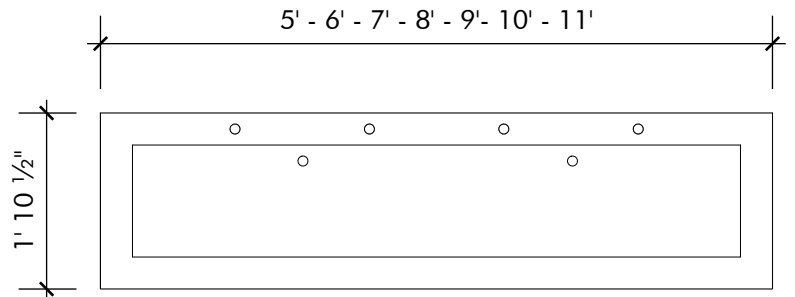

Corian.
SOLID SURFACE

Specification Sheet

MODEL FTRS_

- Made of 100% Corian®
- Easy-to-clean nonporous surface, that with proper cleaning, resists mold, mildew and stains

SPECIFY CORIAN® COLOR

00_Glacier White	10_Aurora	*Additional colors available call for pricing
01_Cameo White	11_Linen	
02_Bisque	12_Sandstone	
03_Bone	13_Venaro White	
04_Vanilla		

EXAMPLE MODEL SPECIFICATION

FTRS - |132| - |22.5| |6| |00|
MODEL - LENGTH - DEPTH HEIGHT COLOR

futrus.com
info@futrus.com
1.877.388.FUTRUS1 [388.7871]