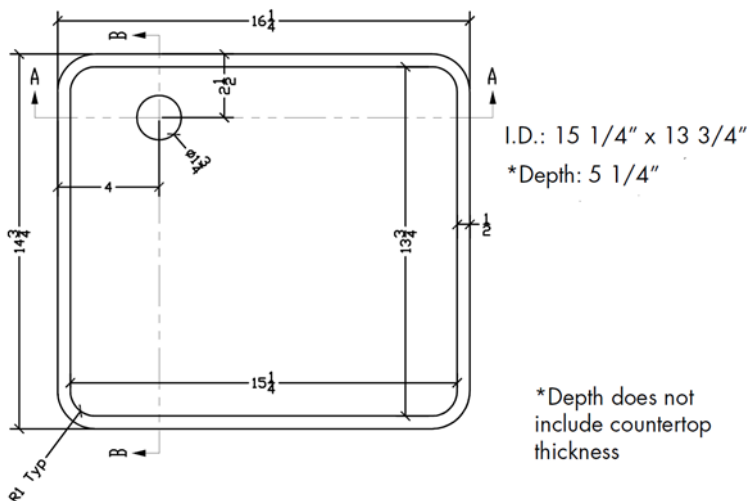

FUTRUS® ANTI-SPLASHBACK SINK

FUTRUS®
SOLUTIONS WITH CORIAN® DESIGN

designed with
CORIAN®
SOLID SURFACE

Specification Sheet MODEL F1513_525ADA

- Made of 100% Corian®
- Easy-to-clean nonporous surface, that with proper cleaning, resists mold, mildew and stains
- Meets ADA Guidelines when installed according to guidelines
- Offered in Glacier White, Cameo White, Bisque and Bone*
- Standard with no overflow