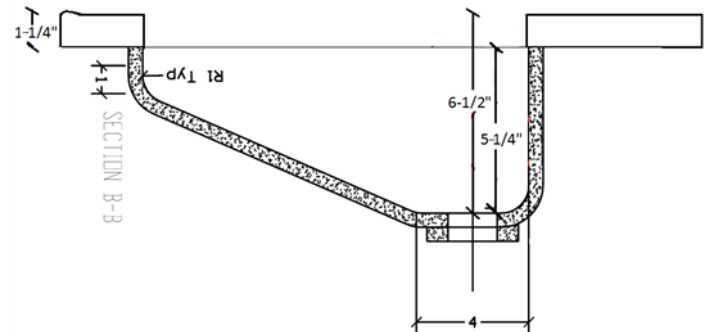

FUTRUS® ANTI-SPLASHBACK SINK

FUTRUS®
SOLUTIONS WITH CORIAN® DESIGN

designed with
CORIAN®
SOLID SURFACE

Specification Sheet MODEL F1513_525ADA

- Made of 100% Corian®
- Easy-to-clean nonporous surface, that with proper cleaning, resists mold, mildew and stains
- Meets ADA Guidelines when installed according to guidelines
- Offered in Glacier White, Cameo White, Bisque and Bone*
- Standard with no overflow