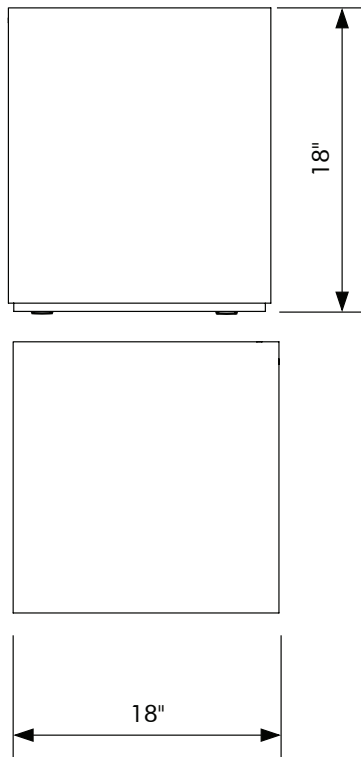

FUTRUS® OCCASIONAL TABLES

SPECIFICATION SHEET CUBE TABLE

Corian.
SOLID SURFACE

STANDARD FEATURES

- Seamless Corian® solid surface construction
- Matte Finish
- Furniture glides

OPTIONAL UPGRADES

- Semi-gloss finish
- Advanced technology integration, including power/data grommets
- Integration of DuPont™ Corian® Charging Surface

- _SG Semi-gloss finish
- _PG Power grommet
- _CS Charging Surface

STANDARD COLOR OFFERINGS

- _00 Glacier White
- _01 Cameo White
- _02 Bisque
- _03 Bone
- _04 Vanilla

Additional colors available, contact Futrus®

MODEL	DIMENSIONS			WEIGHT
FCUBE_18	18" W	18" D	18" H	27 lbs
FCUBE_ SELF-SPEC	__" W	__" D	__" H	

EXAMPLE MODEL SPECIFICATION

F	C	U	B	E	_	1	8	_	0	0	_	S	G
Model#					Color				Optional Upgrades				

SELF-SPECIFICATION EXAMPLE MODEL SPECIFICATION

F	C	U	B	E	_							_	0	0	_	S	G
Model#					Width	Depth	Height	Color				Optional Upgrades					

futrus.com
info@futrus.com
1.877.FUTRUS1 (388.7871)