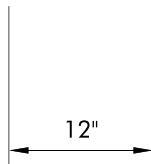

FUTRUS® OCCASIONAL TABLES

FUTRUS
SOLUTIONS WITH DUPONT™ CORIAN®

SPECIFICATION SHEET TEAR DROP TABLE

Corian.
SOLID SURFACE

STANDARD FEATURES

- Seamless Corian® solid surface construction
- Matte Finish
- Furniture glides

OPTIONAL FEATURES

- Semi-gloss finish
- Advanced technology integration, including power/data grommets
- Integration of DuPont™ Corian® Charging Surface

- _SG Semi-gloss finish
- _PG Power grommet
- _CS Charging Surface

STANDARD COLOR OFFERINGS

- _00 Glacier White
- _01 Cameo White
- _02 Bisque
- _03 Bone
- _04 Vanilla

Additional colors available, contact Futrus®

MODEL	DIMENSIONS			WEIGHT
FTEAR_12	14½" W	12" D	18" H	20 lbs
FTEAR_27	18" W	27" D	18" H	37 lbs

EXAMPLE MODEL SPECIFICATION

F	T	E	A	R	_	2	7	_	0	0	_	S	G
Model#					Color			Optional Upgrades					

futrus.com
info@futrus.com
1.877.FUTRUS1 (388.7871)