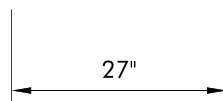

FUTRUS® OCCASIONAL TABLES

FUTRUS
SOLUTIONS WITH DUPONT™ CORIAN®

SPECIFICATION SHEET TEAR DROP TABLE

Corian.
SOLID SURFACE

STANDARD FEATURES

- Seamless Corian® solid surface construction
- Matte Finish
- Furniture glides

OPTIONAL FEATURES

- Semi-gloss finish
- Advanced technology integration, including power/data grommets
- Integration of DuPont™ Corian® Charging Surface

- _SG Semi-gloss finish
- _PG Power grommet
- _CS Charging Surface

STANDARD COLOR OFFERINGS

- _00 Glacier White
- _01 Cameo White
- _02 Bisque
- _03 Bone
- _04 Vanilla

Additional colors available, contact Futrus®

MODEL	DIMENSIONS			WEIGHT
FTEAR_12	14½" W	12" D	18" H	20 lbs
FTEAR_27	18" W	27" D	18" H	37 lbs

EXAMPLE MODEL SPECIFICATION

F	T	E	A	R	_	2	7	_	0	0	_	S	G
Model#					Color			Optional Upgrades					

futrus.com
info@futrus.com
1.877.FUTRUS1 (388.7871)