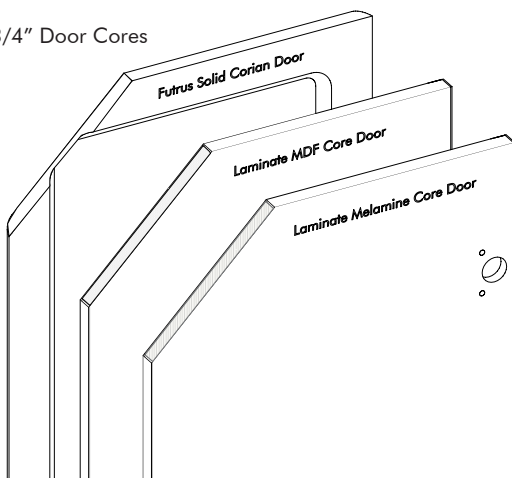

FUTRUS® DOOR WEIGHT COMPARISONS

FUTRUS
SOLUTIONS WITH DUPONT™ CORIAN®

Corian.
SOLID SURFACE

Futrus® Wardrobe Door

STANDARD FEATURES

- Doors made of DuPont™ Corian® solid surface
- 5 year limited warranty; 10 year limited Corian® warranty
- Can accommodate traditional millwork case construction due to unique fastening technologies

COLOR OFFERINGS

- _00 Glacier White
- _01 Cameo White
- _02 Bisque
- _03 Bone
- _04 Vanilla

Additional colors available, contact Futrus®

Futrus® System
Corian Door

Total Weight: 27.8 lbs

Laminate Door
with MDF Core

Total Weight: 27.9 lbs

Melamine Door with
Particle Board Core

Total Weight: 30.4 lbs

3/4" Door Cores

Futrus LLC ALL RIGHTS RESERVED. Copying or distribution of this design in whole or in part is strictly prohibited.