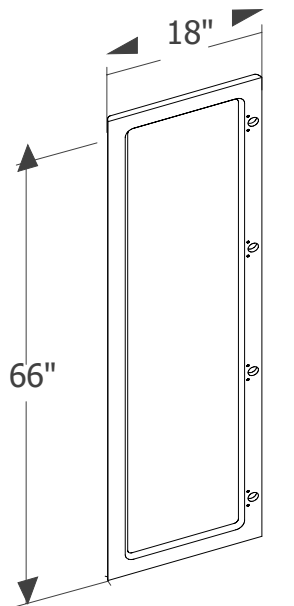

Futrus® System
Corian Door

Total Weight: 27.8 lbs