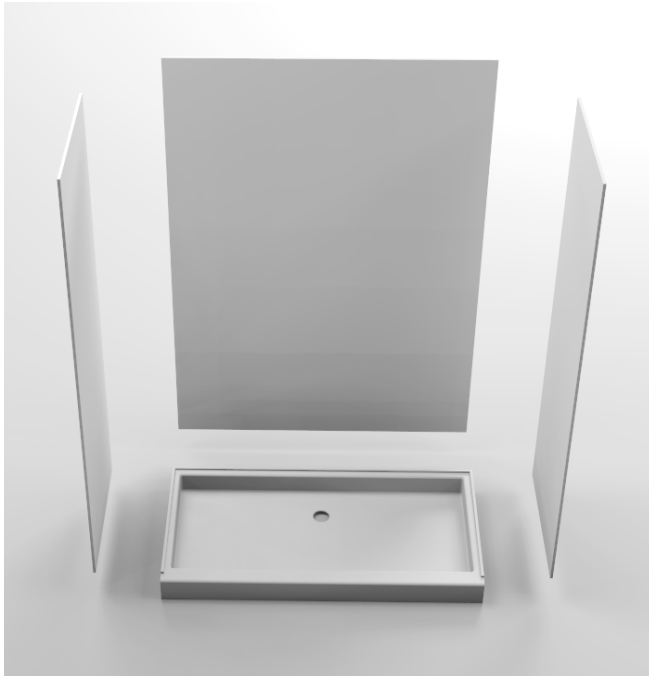

FUTRUS[®] SHOWER SYSTEMS & BASES

FUTRUS® SHOWER SYSTEMS & BASES

Designed to be low maintenance and easy to install.

Shower bases and walls are made from Corian®, which is seamless, bleach cleanable and GREENGUARD® certified to resist mold and bacteria, making them ideal for both healthcare and commercial environments. Non-slip Corian® surfaces also resist chipping, peeling, scratching and staining for greater life cycle.

Specifiable as base only or as a complete shower system. Featuring integrated Corian® base and walls to eliminate the need for grout. Available in standard or custom sizes, configurations and ADA compliant thresholds.

Standard Covered Base

Neo Angle Base

STANDARD MODULE FEATURES

- Base Size: 30", 36" and 48" widths/depths
- Bases can be specified separately
- Coved corners
- Square or rectangular
- Standard or ADA low threshold
- Wall panels available in 84" and 96" heights
- Slip resistant
- Corian® Colors: Cameo White, Glacier White, Bone, Bisque, Vanilla, Sandstone, Linen
- Futrus® 1-year limited, Corian® 10-year limited warranty

STANDARD NEO ANGLE MODULE FEATURES

- Base Sizes: 30", 36", 38" and 42" widths/depths
- Bases can be specified separately
- Coved corners
- Standard or ADA low threshold
- Wall panels available in 84" and 96" heights
- Slip resistant
- Corian® Colors: Cameo White, Glacier White, Bone, Bisque, Vanilla, Sandstone, Linen
- Futrus® 1-year limited, Corian® 10-year limited warranty