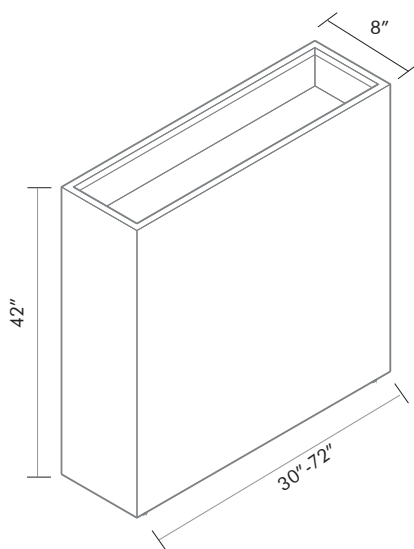

FUTRUS® PLANTER SCREEN

SPECIFICATION SHEET

FUTRUS
SOLUTIONS WITH DUPONT™ CORIAN®

Corian.
SOLID SURFACE

STANDARD FEATURES

Size: 30"-72"L x 8"D x up to 42"H
 Mounting: Furniture glides
 Finish: Matte

OPTIONAL UPGRADES