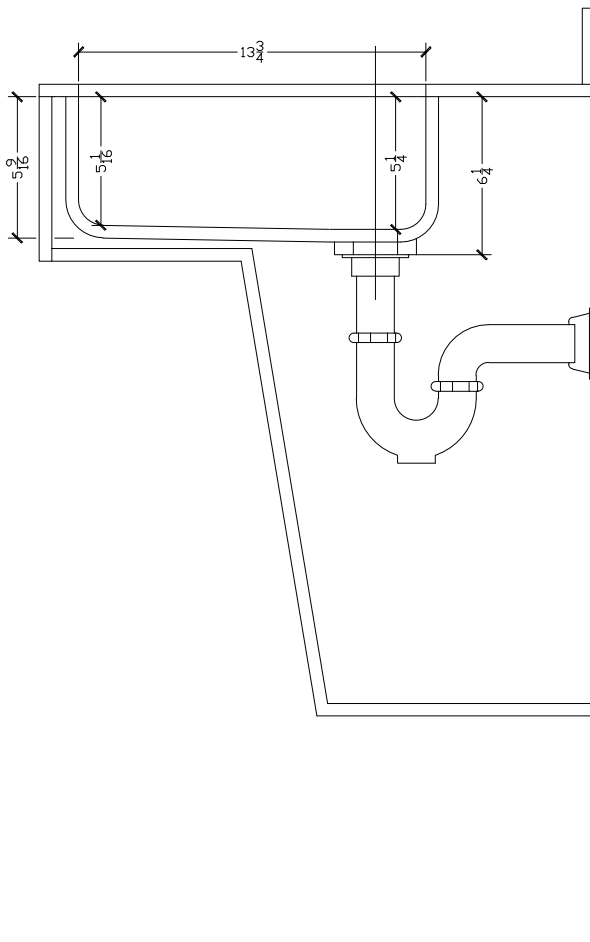

*DEPTH DOES NOT INCLUDE COUNTERTOP THICKNESS

CROSS SECTION A

TOP VIEW

INSIDE BOWL DIMENSIONS

15 1/4" X 13 3/4"

COLOR OFFERING

- 00 Glacier White
- 01 Cameo White
- 02 Bisque
- 03 Bone

*Additional colors available call for pricing

CROSS SECTION B

EXAMPLE MODEL SPECIFICATION

F1614 00
MODEL COLOR

futrus.com
info@futrus.com
1.877.388.FUTRUS1 [388.7871]

Specification Sheet

MODEL F1614

TYPICAL ADA LAYOUT

futrus.com
info@futrus.com
1.877.388.FUTRUS1 [388.7871]