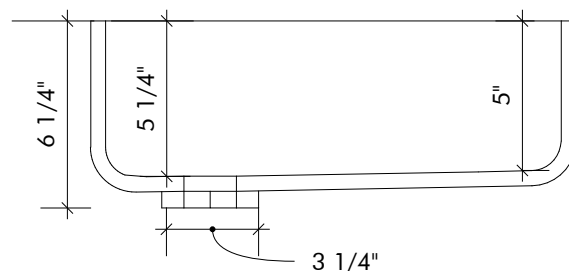

*DEPTH DOES NOT INCLUDE COUNTERTOP THICKNESS

CROSS SECTION A

TOP VIEW

INSIDE BOWL DIMENSIONS

15 1/4" X 13 3/4"

COLOR OFFERING

- 00 Glacier White
- 01 Cameo White
- 02 Bisque
- 03 Bone

*Additional colors available call for pricing

CROSS SECTION B

EXAMPLE MODEL SPECIFICATION

F1614 00
MODEL COLOR

futrus.com
info@futrus.com
1.877.388.FUTRUS1 [388.7871]

Specification Sheet

MODEL F1614

TYPICAL ADA LAYOUT

futrus.com
info@futrus.com
1.877.388.FUTRUS1 [388.7871]