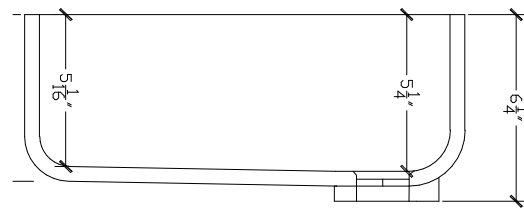

*DEPTH DOES NOT INCLUDE COUNTERTOP THICKNESS

CROSS SECTION A

TOP VIEW

INSIDE BOWL DIMENSIONS

15 1/4" X 13 3/4"

COLOR OFFERING

- 00 Glacier White
- 01 Cameo White
- 02 Bisque
- 03 Bone

*Additional colors available call for pricing

CROSS SECTION B

EXAMPLE MODEL SPECIFICATION

F1614 00
MODEL COLOR

futrus.com
info@futrus.com
1.877.388.FUTRUS1 [388.7871]

Specification Sheet

MODEL F1614

TYPICAL ADA LAYOUT

futrus.com
info@futrus.com
1.877.388.FUTRUS1 [388.7871]