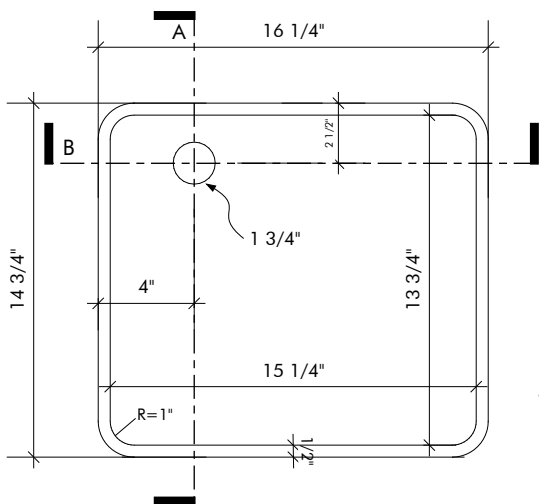

*DEPTH DOES NOT INCLUDE COUNTERTOP THICKNESS

CROSS SECTION A

TOP VIEW

INSIDE BOWL DIMENSIONS

15 1/4" X 13 3/4"

COLOR OFFERING

- 00 Glacier White
- 01 Cameo White
- 02 Bisque
- 03 Bone

*Additional colors available call for pricing

CROSS SECTION B

EXAMPLE MODEL SPECIFICATION

F1614 00
MODEL COLOR

futrus.com
info@futrus.com
1.877.388.FUTRUS1 [388.7871]

Specification Sheet

MODEL F1614

TYPICAL ADA LAYOUT

futrus.com
info@futrus.com
1.877.388.FUTRUS1 [388.7871]