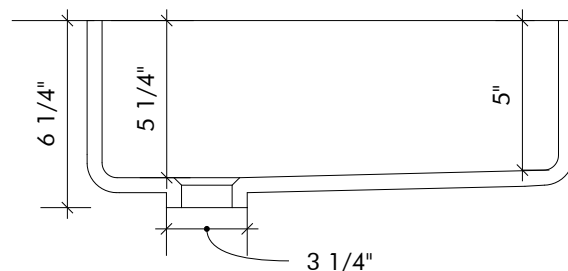

EXAMPLE MODEL SPECIFICATION

F1513_525ADA 00
MODEL COLOR

CROSS SECTION B

futrus.com
info@futrus.com
1.877.388.FUTRUS1 [388.7871]