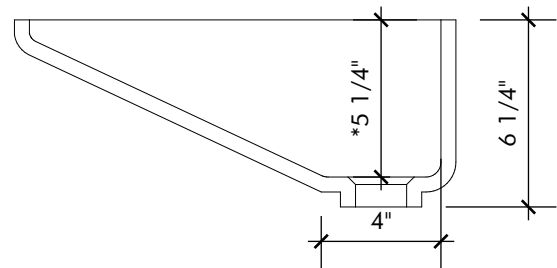

\*DEPTH DOES NOT INCLUDE COUNTERTOP THICKNESS

CROSS SECTION A

TOP VIEW

### INSIDE BOWL DIMENSIONS

15 1/4" X 13 3/4"