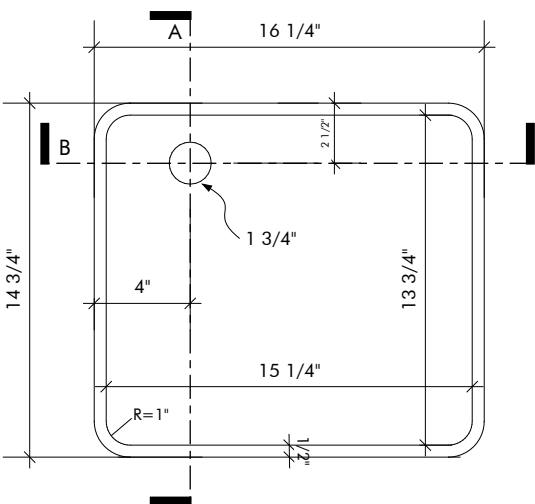

\*DEPTH DOES NOT INCLUDE COUNTERTOP THICKNESS

CROSS SECTION A

TOP VIEW

### INSIDE BOWL DIMENSIONS

15 1/4" X 13 3/4"