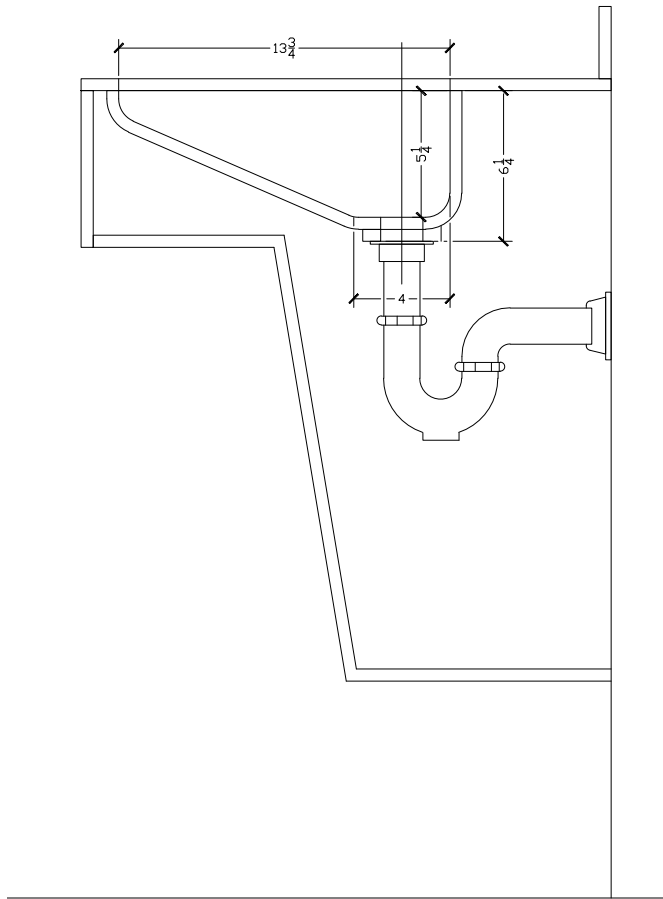

FUTRUS® ANGLEX
ANTI-SPLASHBACK SINK

FUTRUS®
SOLUTIONS WITH CORIAN® DESIGN

designed with
CORIAN®
SOLID SURFACE

Specification Sheet
MODEL F1513_525ADA

TYPICAL ADA LAYOUT

futrus.com
info@futrus.com
1.877.388.FUTRUS1 [388.7871]

©Futrus LTD All Rights Reserved Copying or distribution of this design, in whole or in part, is strictly prohibited

©2018 Futrus, LLC. ALL RIGHTS RESERVED. Futrus reserves the right to make changes without notice in design, specifications and models. Futrus® is a registered trademark of Futrus LLC. Corian® is a DuPont Registered trademark for its surfacing materials and is used under license by Futrus LLC. ©2018 DuPont Company.