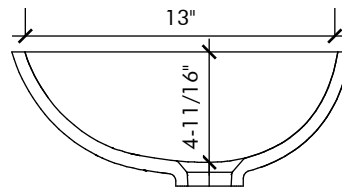

TOP VIEW

SIDE CROSS-SECTION

F1613

INSIDE BOWL DIMENSIONS

	LENGTH	WIDTH	DEPTH
INCHES	16-1/8"	13"	4-11/16"

COLOR OFFERING

00 Glacier White
01 Cameo White
02 Bisque
03 Bone

*Additional colors
available call for pricing