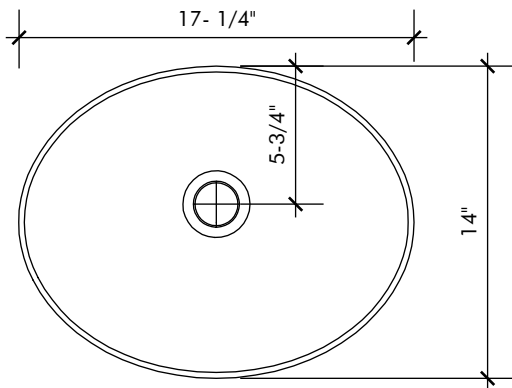

TOP VIEW

SIDE CROSS-SECTION

F1613

INSIDE BOWL DIMENSIONS

	LENGTH	WIDTH	DEPTH
INCHES	16-1/8"	13"	4-11/16"

COLOR OFFERING

00 Glacier White
01 Cameo White
02 Bisque
03 Bone

*Additional colors
available call for pricing