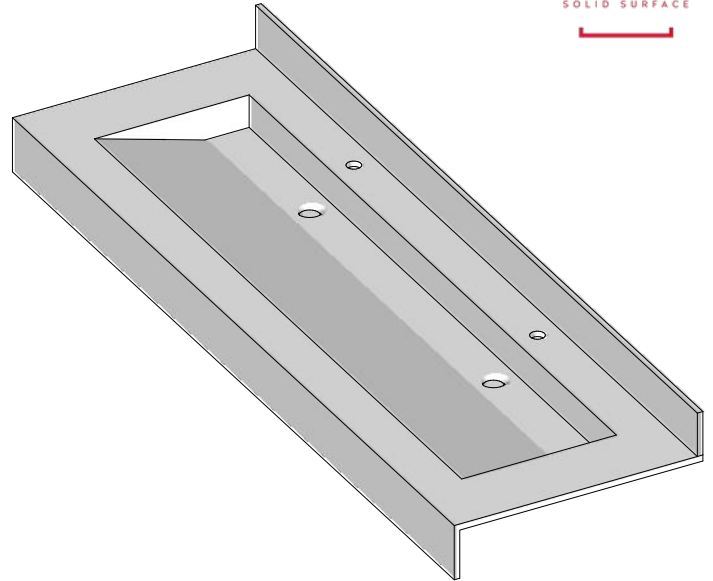

# FUTRUS® SLOPED TROUGH SINK

**FUTRUS**  
SOLUTIONS WITH CORIAN® DESIGN

designed with  
**CORIAN**  
SOLID SURFACE

## Specification Sheet

- Made of 100% Corian®
- Easy-to-clean nonporous surface, that with proper cleaning, resists mold, mildew and stains

### EXAMPLE MODEL SPECIFICATION

FSTRS	72	22.5	5	DESIGNER WHITE
MODEL	LENGTH	DEPTH	HEIGHT	COLOR

**Product Specification**  
The bathroom sink module shall be made of Corian® solid surface. The sink shall \_\_\_" in length, \_\_\_" in depth [not to exceed 24"], with 5" apron. Bathroom sink shall have no overflow and standard drains. Sink shall be Futrus model FSTRS\_ \_ \_ \_  
Faucet Model Number: \_\_\_\_\_, [provided by others]