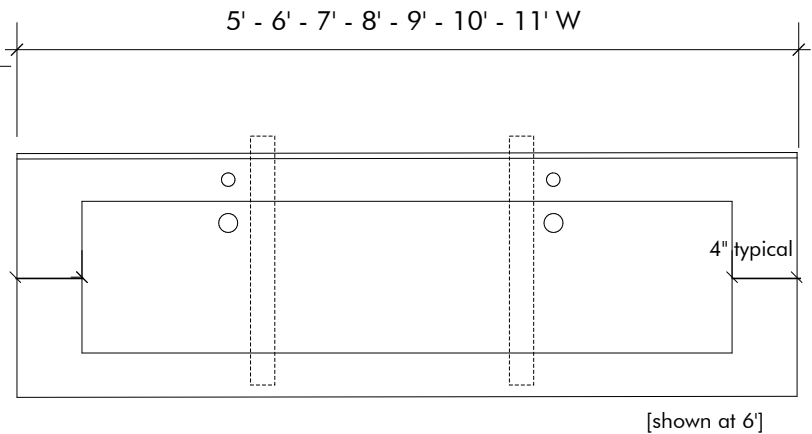

FUTRUS® SLOPED TROUGH SINK

FUTRUS
SOLUTIONS WITH CORIAN® DESIGN

designed with
CORIAN
SOLID SURFACE

Specification Sheet

- Made of 100% Corian®
- Easy-to-clean nonporous surface, that with proper cleaning, resists mold, mildew and stains

SPECIFY CORIAN® COLOR

00_Glacier White	10_Aurora	*Additional colors available call for pricing
01_Cameo White	11_Linen	
02_Bisque	12_Sandstone	
03_Bone	13_Venaro White	
04_Vanilla		

EXAMPLE MODEL SPECIFICATION

FSTRS	72	22.5	5	DESIGNER WHITE
MODEL	LENGTH	DEPTH	HEIGHT	COLOR

Product Specification
The bathroom sink module shall be made of Corian® solid surface. The sink shall ___" in length, ___" in depth [not to exceed 24"], with 5" apron. Bathroom sink shall have no overflow and standard drains. Sink shall be Futrus model FSTRS_ _ _ _
Faucet Model Number: _____, [provided by others]

1/32" EASED EDGES,
NO SHARP CORNERS

futrus.com
info@futrus.com
1.877.388.FUTRUS1 [388.7871]