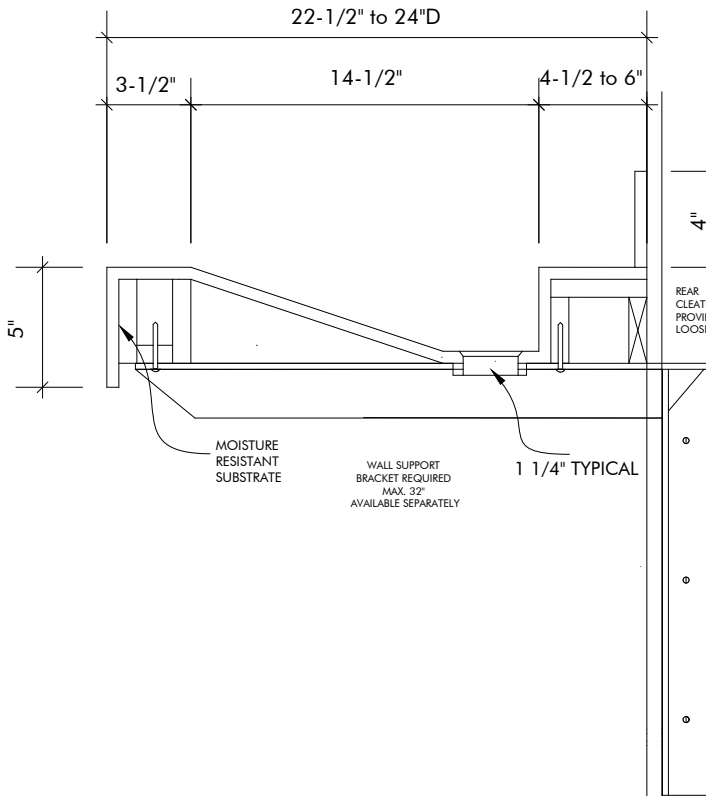

FUTRUS® SLOPED TROUGH SINK

FUTRUS
SOLUTIONS WITH CORIAN® DESIGN

designed with
CORIAN
SOLID SURFACE

Specification Sheet

- Made of 100% Corian®
- Easy-to-clean nonporous surface, that with proper cleaning, resists mold, mildew and stains

SPECIFY CORIAN® COLOR

00_Glacier White	10_Aurora	*Additional colors available call for pricing
01_Cameo White	11_Linen	
02_Bisque	12_Sandstone	
03_Bone	13_Venaro White	
04_Vanilla		

EXAMPLE MODEL SPECIFICATION

FSTRS	72	22.5	5	DESIGNER WHITE
MODEL	LENGTH	DEPTH	HEIGHT	COLOR

Product Specification
The bathroom sink module shall be made of Corian® solid surface. The sink shall ___" in length, ___" in depth [not to exceed 24"], with 5" apron. Bathroom sink shall have no overflow and standard drains. Sink shall be Futrus model FSTRS_ _ _ _
Faucet Model Number: _____, [provided by others]

1/32" EASED EDGES,
NO SHARP CORNERS

futrus.com
info@futrus.com
1.877.388.FUTRUS1 [388.7871]