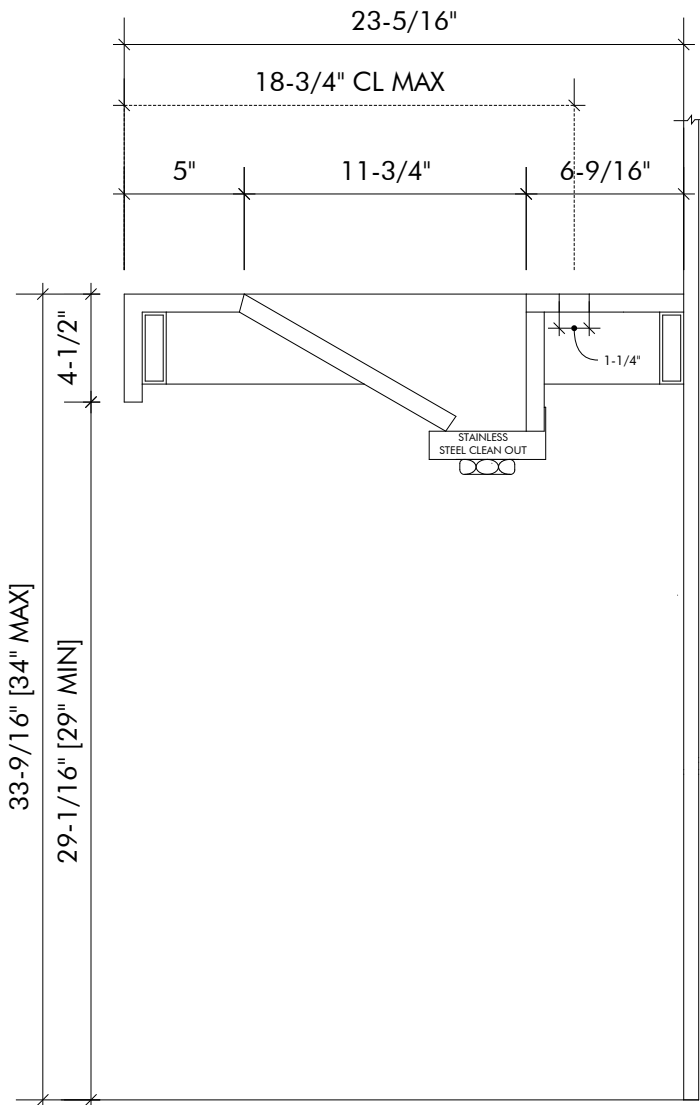

Specification Sheet Wall to Wall Trough Sink

MODEL FQTRSWW_

Product Specification

The bathroom sink module shall be made of Corian® Quartz in the color _____. The sink module shall be ____ in length, 23-5/16" in depth, and 4-1/2" in height. Bathroom sink shall have no overflow and a standard drain. Bathroom sink module shall be Futrus model FQTRS_ Faucet Model Number: _____

1/32" PENCIL/EASED EDGES, NO SHARP CORNERS

EXAMPLE MODEL SPECIFICATION

FQTRSWW	96	23.3125	4.5	2	SNOWFLURRY
MODEL	LENGTH	DEPTH	HEIGHT	FAUCET HOLES	COLOR

futrus.com
info@futrus.com
1.877.388.FUTRUS1 [388.7871]