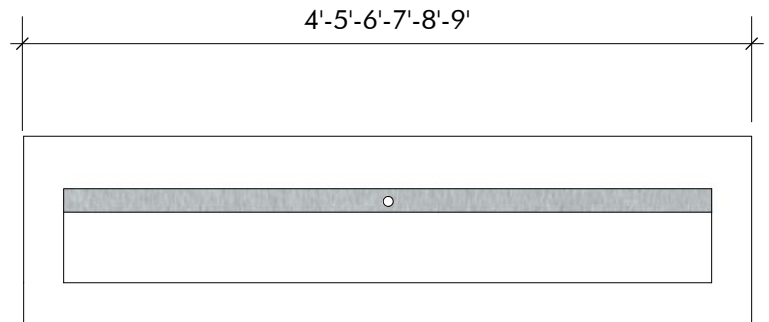

Specification Sheet Wall to Wall Trough Sink

MODEL FQTRSWW_

Product Specification

The bathroom sink module shall be made of Corian® Quartz in the color _____. The sink module shall be ____ in length, 23-5/16" in depth, and 4-1/2" in height. Bathroom sink shall have no overflow and a standard drain. Bathroom sink module shall be Futrus model FQTRS_ Faucet Model Number: _____

1/32" PENCIL/EASED EDGES, NO SHARP CORNERS

EXAMPLE MODEL SPECIFICATION

FQTRSWW	96	23.3125	4.5	2	SNOWFLURRY
MODEL	LENGTH	DEPTH	HEIGHT	FAUCET HOLES	COLOR

futrus.com
info@futrus.com
1.877.388.FUTRUS1 [388.7871]