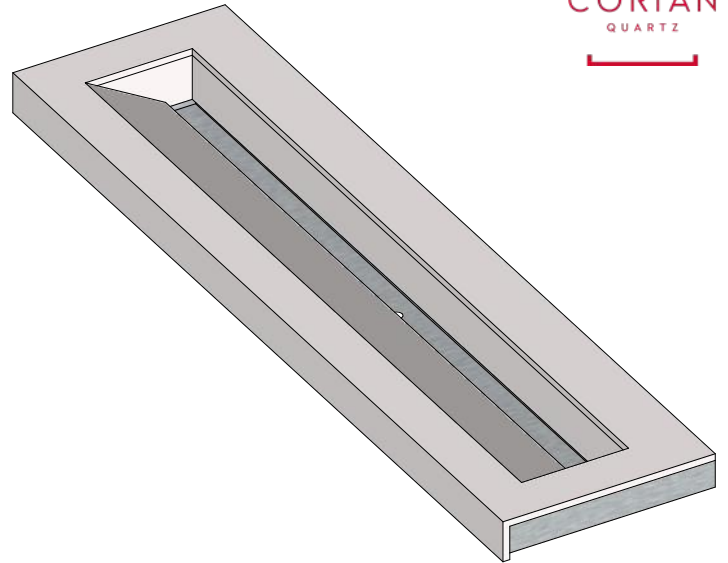

Specification Sheet Wall to Wall Trough Sink

MODEL FQTRSWW_

Product Specification

The bathroom sink module shall be made of Corian® Quartz in the color _____. The sink module shall be ____ in length, 23-5/16" in depth, and 4-1/2" in height. Bathroom sink shall have no overflow and a standard drain. Bathroom sink module shall be Futrus model FQTRS_ Faucet Model Number: _____

1/32" PENCIL/EASED EDGES, NO SHARP CORNERS

EXAMPLE MODEL SPECIFICATION

FQTRSWW	96	23.3125	4.5	2	SNOWFLURRY
MODEL	LENGTH	DEPTH	HEIGHT	FAUCET HOLES	COLOR

futrus.com
info@futrus.com
1.877.388.FUTRUS1 [388.7871]