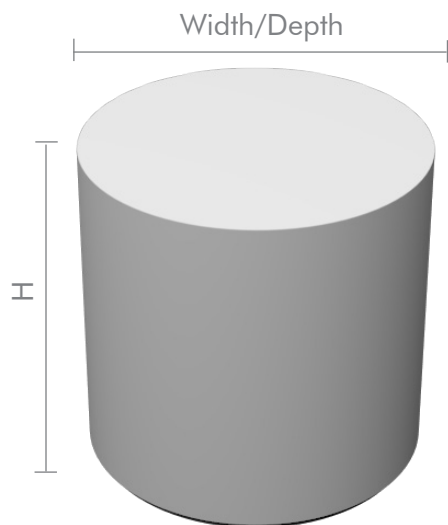

### STANDARD FEATURES

- Seamless Corian® solid surface
- Corian® in a matte finish
- Furniture glides
- 1/2" plinth base in gray

MODEL	DIMENSIONS			
FCL_12	12" W	12" D	18" H	18 lbs
FCL_18	18" W	18" D	18" H	30 lbs
FCL_20	20" W	20" D	18" H	37 lbs
FCL_24	24" W	24" D	18" H	46 lbs
FCL_2424	24" W	24" D	24" H	56 lbs
FCL_30	30" W	30" D	18" H	68 lbs
FCL_36	36" W	36" D	18" H	80 lbs