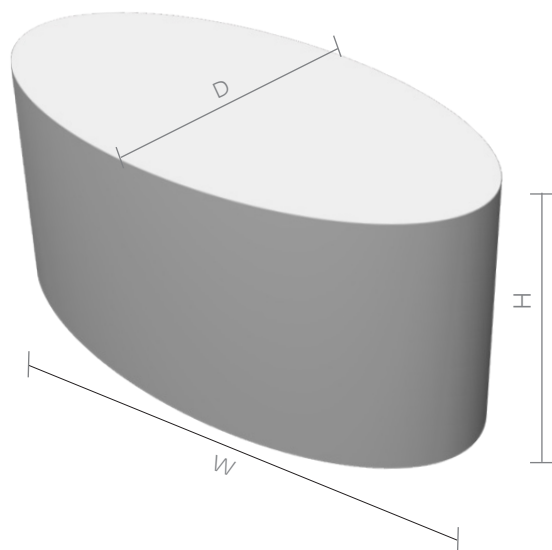

## SPECIFICATION SHEET

### STANDARD FEATURES

- Seamless Corian® solid surface
- Corian® in a matte finish
- Furniture glides
- 1/2" plinth base in gray

MODEL	DIMENSIONS		
FELIP_30	30" W	22" D	18" H
FELIP_36	36" W	18" D	18" H
FELIP_40	40" W	24" D	18" H
FELIP_48	48" W	24" D	18" H
FELIP_60	60" W	24" D	18" H