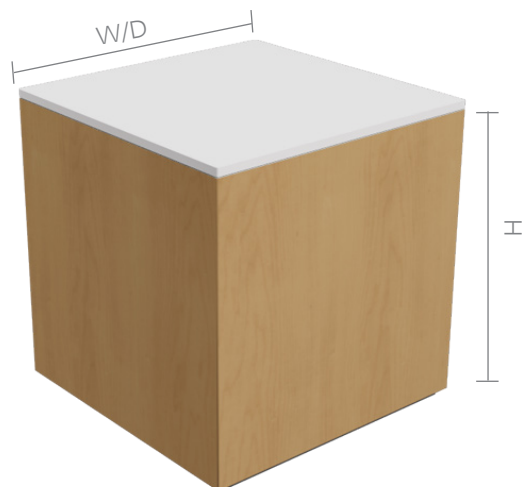

### STANDARD FEATURES

- Seamless Corian® solid surface
- Laminate or thermofoil sides
- Corian® in a matte finish
- Furniture glides
- 1/2" plinth base in gray

MODEL	DIMENSIONS	
FCUBEH_12	12" W/D	18" H
FCUBEH_18	18" W/D	18" H
FCUBEH_20	20" W/D	18" H
FCUBEH_24	24" W/D	18" H
FCUBEH_2424	24" W/D	24" H
FCUBEH_30	30" W/D	18" H
FCUBEH_36	36" W/D	18" H