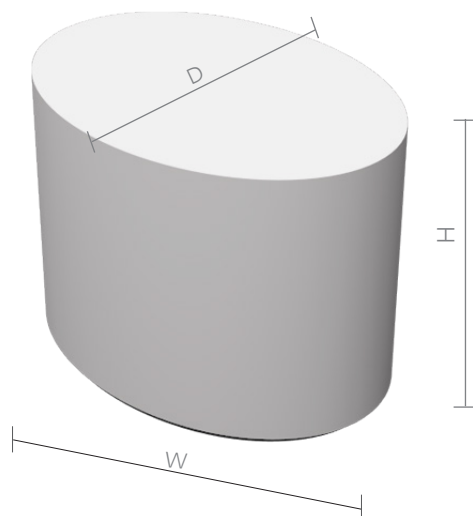

SPECIFICATION SHEET

STANDARD FEATURES

- Seamless Corian® solid surface
- Corian® in a matte finish
- Furniture glides
- 1/2" plinth base in gray

STANDARD CORIAN® COLOR OFFERINGS

Glacier White
Cameo White
Bisque
Bone
Linen
Silver Gray

Additional colors available, specify Corian® color

OPTIONAL UPGRADES

- Corian® in a semi-gloss finish
- Custom plinth 3" high [table height will remain 18"]
- Advanced technology integration, including power/data grommets [Byrne or ECA Electricals]
- Integration of Corian® Charging Surface

MODEL	DIMENSIONS		
FOV_18	18" W	13½" D	18" H
FOV_24	24" W	18" D	18" H

SPECIFYING OPTIONAL UPGRADES

_SG	Semi-gloss finish
_3PBB	3" Plinth in Brushed Brass
_3PBG	3" Plinth in Brushed Gunmetal
_3PBS	3" Plinth in Brushed Stainless
_PG	Power/USB grommet
_CS	Charging Surface