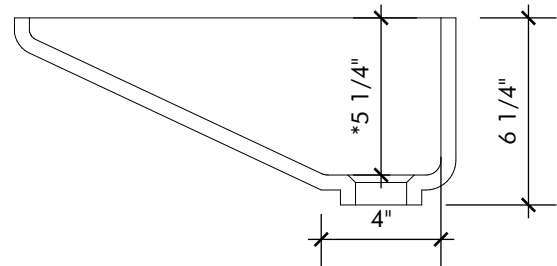

*DEPTH DOES NOT INCLUDE COUNTERTOP THICKNESS

CROSS SECTION A

TOP VIEW

INSIDE BOWL DIMENSIONS

15 1/4" X 13 3/4"

COLOR OFFERING

- 00 Glacier White
- 01 Cameo White
- 02 Bisque
- 03 Bone

*Additional colors available call for pricing

TOP VIEW

SIDE CROSS-SECTION

F1613

INSIDE BOWL DIMENSIONS

	LENGTH	WIDTH	DEPTH
INCHES	16-1/8"	13"	4-11/16"

COLOR OFFERING

00 Glacier White
01 Cameo White
02 Bisque
03 Bone

*Additional colors
available call for pricing