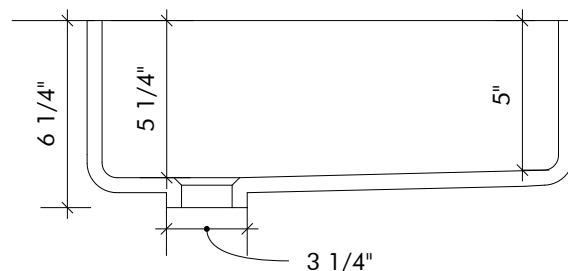

EXAMPLE MODEL SPECIFICATION

F1513_525ADA 00
MODEL COLOR

CROSS SECTION B

futrus.com
info@futrus.com
1.877.388.FUTRUS1 [388.7871]