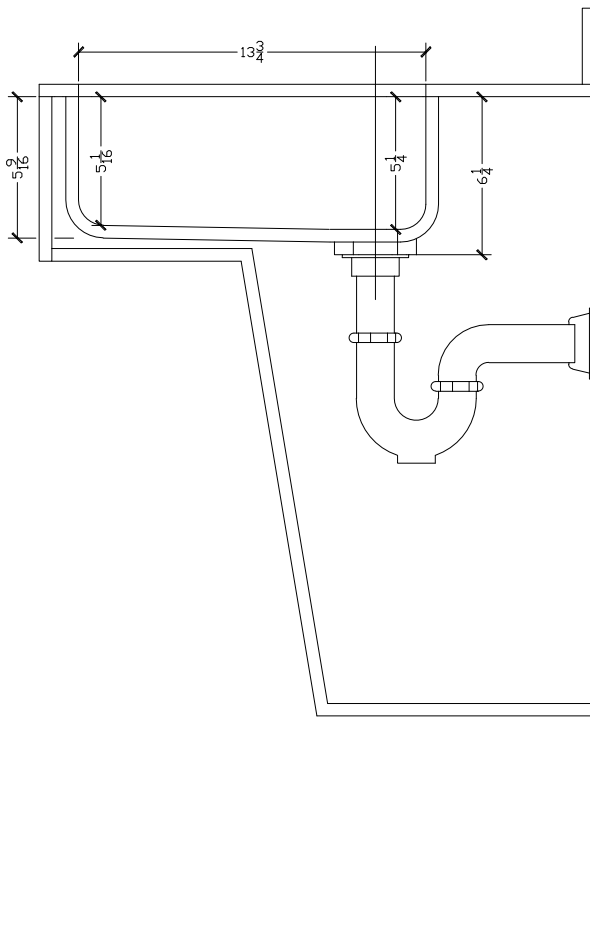

*DEPTH DOES NOT INCLUDE COUNTERTOP THICKNESS

CROSS SECTION A

TOP VIEW

INSIDE BOWL DIMENSIONS

15 1/4" X 13 3/4"

COLOR OFFERING

- 00 Glacier White
- 01 Cameo White
- 02 Bisque
- 03 Bone

*Additional colors available call for pricing

CROSS SECTION B

EXAMPLE MODEL SPECIFICATION

F1614 00 | 00
MODEL COLOR

futrus.com
info@futrus.com
1.877.388.FUTRUS1 [388.7871]

Specification Sheet

MODEL F1614

TYPICAL ADA LAYOUT

futrus.com
info@futrus.com
1.877.388.FUTRUS1 [388.7871]

TOP VIEW

SIDE CROSS-SECTION

F1613

INSIDE BOWL DIMENSIONS

	LENGTH	WIDTH	DEPTH
INCHES	16-1/8"	13"	4-11/16"

COLOR OFFERING

00 Glacier White
01 Cameo White
02 Bisque
03 Bone

*Additional colors
available call for pricing