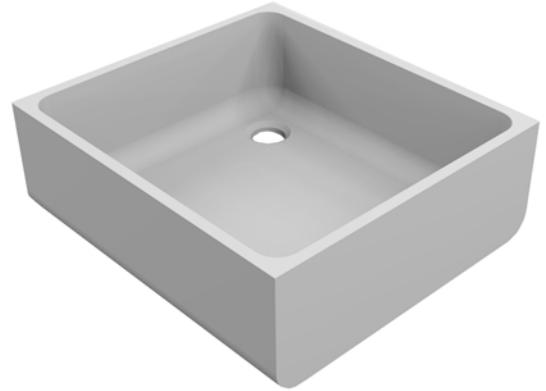

*DEPTH DOES NOT INCLUDE COUNTERTOP THICKNESS

CROSS SECTION A

TOP VIEW

INSIDE BOWL DIMENSIONS

15 1/4" X 13 3/4"

COLOR OFFERING

- 00 Glacier White
- 01 Cameo White
- 02 Bisque
- 03 Bone

*Additional colors available call for pricing

TOP VIEW

SIDE CROSS-SECTION

F1613

INSIDE BOWL DIMENSIONS

	LENGTH	WIDTH	DEPTH
INCHES	16-1/8"	13"	4-11/16"

COLOR OFFERING

00 Glacier White
01 Cameo White
02 Bisque
03 Bone

*Additional colors
available call for pricing