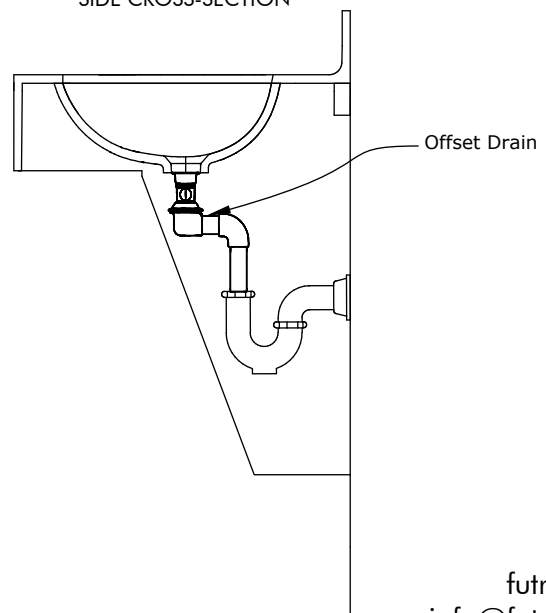

SIDE CROSS-SECTION

EXAMPLE MODEL SPECIFICATION

F1613 _ 00 _ Y
MODEL   COLOR   OVERFLOW [Y/N]

futrus.com
info@futrus.com
1.877.388.FUTRUS1 [388.7871]