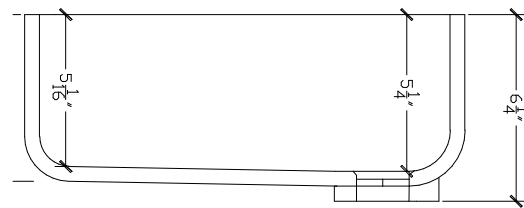

*DEPTH DOES NOT INCLUDE COUNTERTOP THICKNESS

CROSS SECTION A

TOP VIEW

INSIDE BOWL DIMENSIONS

15 1/4" X 13 3/4"

COLOR OFFERING

- 00 Glacier White
- 01 Cameo White
- 02 Bisque
- 03 Bone

*Additional colors available call for pricing

Specification Sheet MODEL F1513_525ADA

TYPICAL ADA LAYOUT

futrus.com
info@futrus.com
1.877.388.FUTRUS1 [388.7871]

©Futrus LTD All Rights Reserved Copying or distribution of this design, in whole or in part, is strictly prohibited

TOP VIEW

SIDE CROSS-SECTION

F1613

INSIDE BOWL DIMENSIONS

	LENGTH	WIDTH	DEPTH
INCHES	16-1/8"	13"	4-11/16"

COLOR OFFERING

00 Glacier White
01 Cameo White
02 Bisque
03 Bone

*Additional colors
available call for pricing