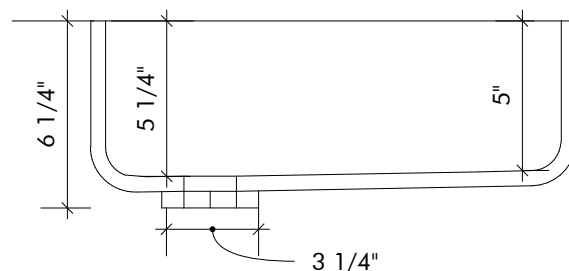

*DEPTH DOES NOT INCLUDE COUNTERTOP THICKNESS

CROSS SECTION A

TOP VIEW

INSIDE BOWL DIMENSIONS

15 1/4" X 13 3/4"

COLOR OFFERING

- 00 Glacier White
- 01 Cameo White
- 02 Bisque
- 03 Bone

*Additional colors available call for pricing

TOP VIEW

SIDE CROSS-SECTION

F1613

INSIDE BOWL DIMENSIONS

	LENGTH	WIDTH	DEPTH
INCHES	16-1/8"	13"	4-11/16"

COLOR OFFERING

00 Glacier White
01 Cameo White
02 Bisque
03 Bone

*Additional colors
available call for pricing