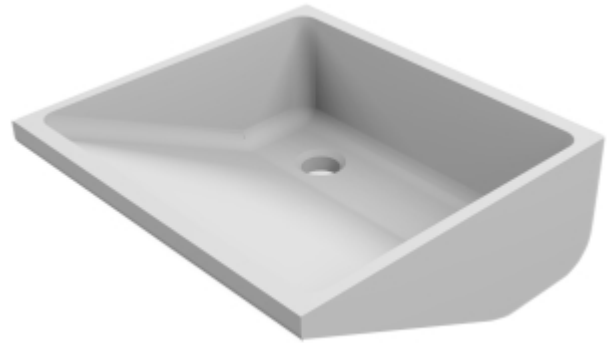

FUTRUS® ANGLEX ANTI-SPLASHBACK SINK

FUTRUS
SOLUTIONS WITH CORIAN® DESIGN

Specification Sheet MODEL F1513_525ADA

- Made of 100% Corian®
- Easy-to-clean nonporous surface, that with proper cleaning, resists mold, mildew and stains
- Meets ADA Guidelines when installed according to guidelines
- Offered in Glacier White, Cameo White, Bisque and Bone*
- Standard with no overflow

*DEPTH DOES NOT INCLUDE COUNTERTOP THICKNESS

CROSS SECTION A

TOP VIEW

INSIDE BOWL DIMENSIONS

15 1/4" X 13 3/4"

COLOR OFFERING

- 00 Glacier White
- 01 Cameo White
- 02 Bisque
- 03 Bone

*Additional colors available call for pricing

TOP VIEW

SIDE CROSS-SECTION

F1613

INSIDE BOWL DIMENSIONS

	LENGTH	WIDTH	DEPTH
INCHES	16-1/8"	13"	4-11/16"

COLOR OFFERING

00 Glacier White
01 Cameo White
02 Bisque
03 Bone

*Additional colors
available call for pricing