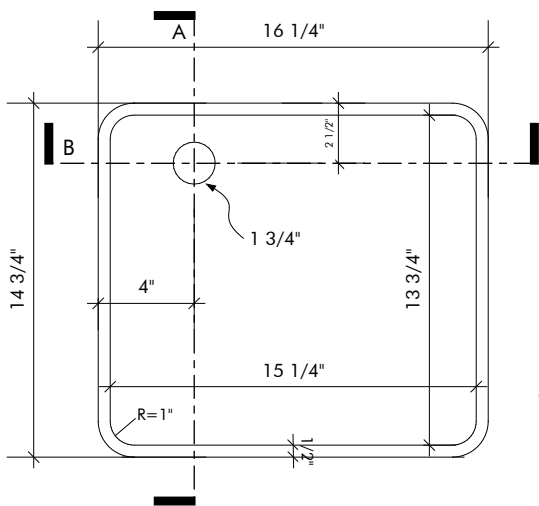

*DEPTH DOES NOT INCLUDE COUNTERTOP THICKNESS

CROSS SECTION A

TOP VIEW

INSIDE BOWL DIMENSIONS

15 1/4" X 13 3/4"

COLOR OFFERING

- 00 Glacier White
- 01 Cameo White
- 02 Bisque
- 03 Bone

*Additional colors available call for pricing

Specification Sheet MODEL F1513_525ADA

TYPICAL ADA LAYOUT

futrus.com
info@futrus.com
1.877.388.FUTRUS1 [388.7871]

©Futrus LTD All Rights Reserved Copying or distribution of this design, in whole or in part, is strictly prohibited

TOP VIEW

SIDE CROSS-SECTION

F1613

INSIDE BOWL DIMENSIONS

	LENGTH	WIDTH	DEPTH
INCHES	16-1/8"	13"	4-11/16"

COLOR OFFERING

00 Glacier White
01 Cameo White
02 Bisque
03 Bone

*Additional colors
available call for pricing