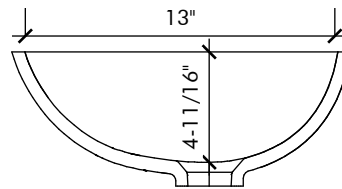

*DEPTH DOES NOT INCLUDE COUNTERTOP THICKNESS

CROSS SECTION A

TOP VIEW

INSIDE BOWL DIMENSIONS

15 1/4" X 13 3/4"

COLOR OFFERING

- 00 Glacier White
- 01 Cameo White
- 02 Bisque
- 03 Bone

*Additional colors available call for pricing

CROSS SECTION B

EXAMPLE MODEL SPECIFICATION

F1614 00 | 00
MODEL COLOR

futrus.com
info@futrus.com
1.877.388.FUTRUS1 [388.7871]

Specification Sheet

MODEL F1614

TYPICAL ADA LAYOUT

futrus.com
info@futrus.com
1.877.388.FUTRUS1 [388.7871]

TOP VIEW

SIDE CROSS-SECTION

F1613

INSIDE BOWL DIMENSIONS

	LENGTH	WIDTH	DEPTH
INCHES	16-1/8"	13"	4-11/16"

COLOR OFFERING

00 Glacier White
01 Cameo White
02 Bisque
03 Bone

*Additional colors
available call for pricing