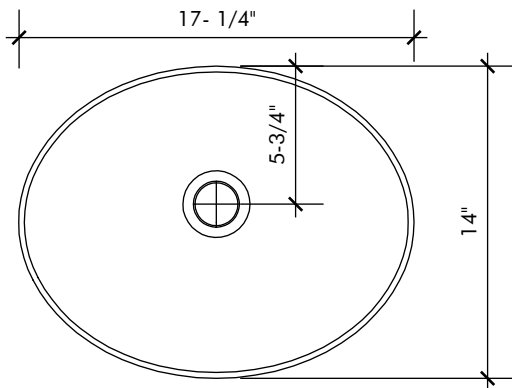

*DEPTH DOES NOT INCLUDE COUNTERTOP THICKNESS

CROSS SECTION A

TOP VIEW

INSIDE BOWL DIMENSIONS

15 1/4" X 13 3/4"

COLOR OFFERING

- 00 Glacier White
- 01 Cameo White
- 02 Bisque
- 03 Bone

*Additional colors available call for pricing

CROSS SECTION B

EXAMPLE MODEL SPECIFICATION

F1614 00 | 00
MODEL COLOR

futrus.com
info@futrus.com
1.877.388.FUTRUS1 [388.7871]

Specification Sheet

MODEL F1614

TYPICAL ADA LAYOUT

futrus.com
info@futrus.com
1.877.388.FUTRUS1 [388.7871]

TOP VIEW

SIDE CROSS-SECTION

F1613

INSIDE BOWL DIMENSIONS

	LENGTH	WIDTH	DEPTH
INCHES	16-1/8"	13"	4-11/16"

COLOR OFFERING

00 Glacier White
01 Cameo White
02 Bisque
03 Bone

*Additional colors
available call for pricing