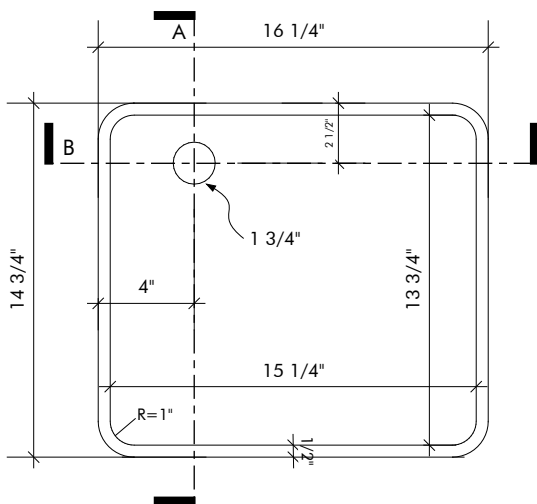

*DEPTH DOES NOT INCLUDE COUNTERTOP THICKNESS

CROSS SECTION A

TOP VIEW

INSIDE BOWL DIMENSIONS

15 1/4" X 13 3/4"

COLOR OFFERING

- 00 Glacier White
- 01 Cameo White
- 02 Bisque
- 03 Bone

*Additional colors available call for pricing

TOP VIEW

SIDE CROSS-SECTION

F1613

INSIDE BOWL DIMENSIONS

	LENGTH	WIDTH	DEPTH
INCHES	16-1/8"	13"	4-11/16"

COLOR OFFERING

00 Glacier White
01 Cameo White
02 Bisque
03 Bone

*Additional colors
available call for pricing