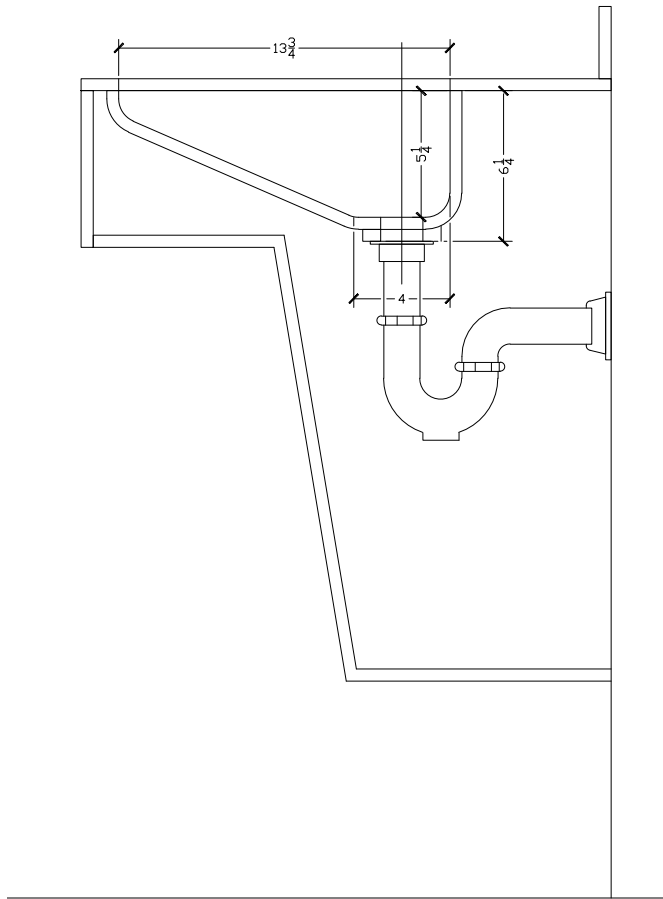

FUTRUS® ANGLEX ANTI-SPLASHBACK SINK

FUTRUS®
SOLUTIONS WITH CORIAN® DESIGN

designed with
CORIAN®
SOLID SURFACE

Specification Sheet MODEL F1513_525ADA

TYPICAL ADA LAYOUT

futrus.com
info@futrus.com
1.877.388.FUTRUS1 [388.7871]

©Futrus LTD All Rights Reserved Copying or distribution of this design, in whole or in part, is strictly prohibited

©2018 Futrus, LLC. ALL RIGHTS RESERVED. Futrus reserves the right to make changes without notice in design, specifications and models. Futrus® is a registered trademark of Futrus LLC. Corian® is a DuPont Registered trademark for its surfacing materials and is used under license by Futrus LLC. ©2018 DuPont Company.