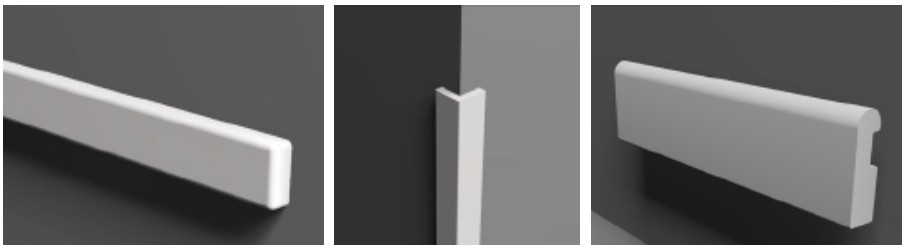

Wall Bumpers

Corner Guards

Hand Rails