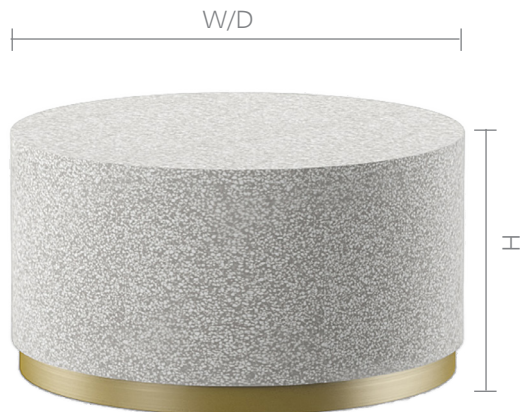

SPECIFICATION SHEET

STANDARD FEATURES

- Seamless Corian® solid surface
- Corian® in a matte finish
- Furniture glides
- 3" raised plinth base in metal trim

TERRAZZO CORIAN® COLORS

_BT	Basalt Terrazzo
_DT	Domino Terrazzo
_PT	Pebble Terrazzo

PLINTH BASE COLORS

_3PBB	3" Plinth in Brushed Brass
_3PBG	3" Plinth in Brushed Gunmetal
_3PBS	3" Plinth in Brushed Stainless

OPTIONAL UPGRADES

- Corian® in a semi-gloss finish
- Advanced technology integration, including power/data grommets [Byrne or ECA Electricals]
- Integration of Corian® Charging Surface

SPECIFYING OPTIONAL UPGRADES

_SG	Semi-gloss finish
_PG	Power/USB grommet
_CS	Charging Surface

MODEL	DIMENSIONS	
FCL_12	12"W/D	18"H
FCL_18	18"W/D	18"H
FCL_20	18"W/D	18"H
FCL_24	24"W/D	18"H
FCL_2424	24"W/D	24"H
FCL_30	30"W/D	18"H
FCL_36	36"W/D	18"H