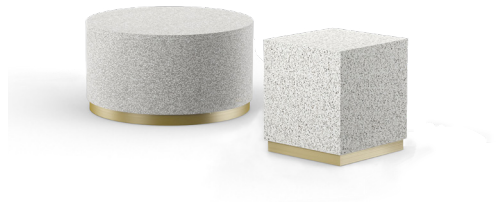

# FUTRUS® VIVO TERRAZZO COLLECTION

A unique range of commercial furniture made with Corian® Terrazzo. Inspired by timeless geometric shapes and designed for durability and low-maintenance in high-use environments. Available in a choice of Corian® Terrazzo colors, furniture sizes, base options and metallic finishes.

## PARSONS TABLES

A streamlined, multi-use table designed for unrivaled durability and adaptability. Available in a variety of Corian® Terrazzo and standard Corian® color combinations, sizes, accessory and technology options including seamless wireless charging and power outlets.

Features Futrus® patented construction techniques for maximum impact resistance.

- Range of sizes
- Bleach cleanable, seamless & nonporous table top
- Resists scratching, staining, chipping & impacts
- Corian® is NSF/ANSI Standard 51 certified for food contact
- Optional seamless wireless charging or technology integration
- Suitable for indoor & outdoor use

## CIRKO & KUBI OCCASIONAL TABLES

A streamlined, multi-use table designed for unrivaled durability and adaptability. Available in a variety of Corian® Terrazzo and standard Corian® color combinations, sizes and metallic base trim finishes.