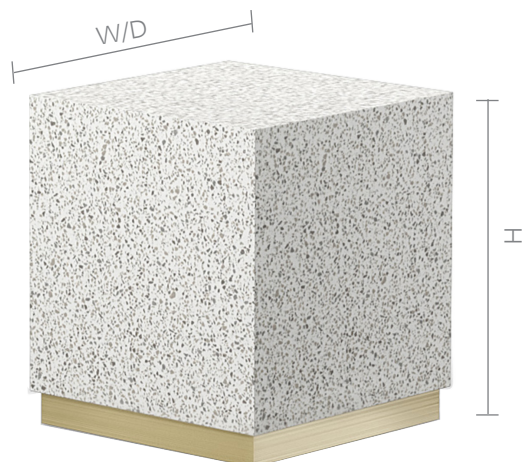

FUTRUS® VIVO TERRAZZO KUBI OCCASIONAL TABLES

FUTRUS
SOLUTIONS WITH CORIAN® DESIGN

SPECIFICATION SHEET

STANDARD FEATURES

- Seamless Corian® solid surface
- Corian® in a matte finish
- Furniture glides
- 3" raised plinth base in metal trim

TERRAZZO CORIAN® COLORS

_BT	Basalt Terrazzo
_DT	Domino Terrazzo
_PT	Pebble Terrazzo

PLINTH BASE COLORS

_3PBB	3" Plinth in Brushed Brass
_3PBG	3" Plinth in Brushed Gunmetal
_3PBS	3" Plinth in Brushed Stainless

_SG	Semi-gloss finish
_PG	Power/USB grommet
_CS	Charging Surface

MODEL	DIMENSIONS	
FCUBE_12	12"W/D	18" H
FCUBE_18	18"W/D	18" H
FCUBE_20	18"W/D	18" H
FCUBE_24	24"W/D	18" H
FCUBE_2424	24"W/D	24" H
FCUBE_30	30"W/D	18" H
FCUBE_36	36"W/D	18" H