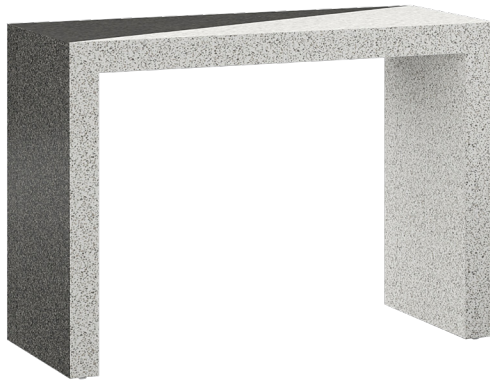

# FUTRUS® VIVO TERRAZZO PARSONS TABLES

**FUTRUS**  
SOLUTIONS WITH CORIAN® DESIGN

### STANDARD FEATURES

- Seamless Corian® solid surface
- Patented structural framing system
- Corian® in a matte finish
- Heavy duty leveling feet
- Single or dual color combinations