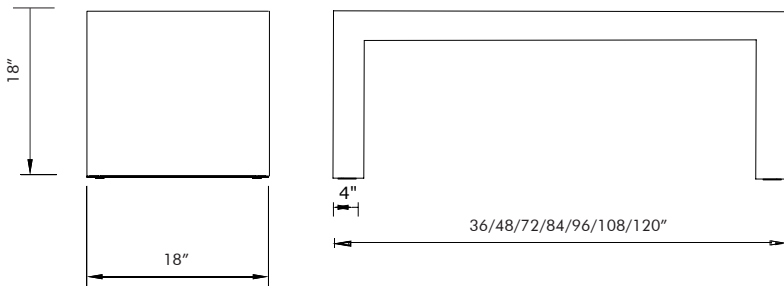

FUTRUS[®] ADAPTZ BENCHES

SPECIFICATION SHEET - 18" DEPTH

STANDARD FEATURES

- Seamless Corian[®] solid surface construction
- Patented structural framing system
- Matte Finish
- Heavy duty adjustable leveling legs (floor attachment available)

Additional colors available, contact Futrus[®]

MODEL	DIMENSIONS			WEIGHT
FAB_36	36" W	18" D	18" H	95 lbs
FAB_48	48" W	18" D	18" H	115 lbs
FAB_60	60" W	18" D	18" H	125 lbs
FAB_72	72" W	18" D	18" H	145 lbs
FAB_84	84" W	18" D	18" H	160 lbs
FAB_96	84" W	18" D	18" H	180 lbs
FAB_108	108" W	18" D	18" H	200 lbs
FAB_120	120" W	18" D	18" H	225 lbs

MODEL	DIMENSIONS			WEIGHT
FAB_3624	36" W	24" D	18" H	95 lbs
FAB_4824	48" W	24" D	18" H	115 lbs
FAB_6024	60" W	24" D	18" H	125 lbs
FAB_7224	72" W	24" D	18" H	145 lbs
FAB_8424	84" W	24" D	18" H	160 lbs
FAB_9624	84" W	24" D	18" H	180 lbs
FAB_10824	108" W	24" D	18" H	200 lbs
FAB_12024	120" W	24" D	18" H	225 lbs