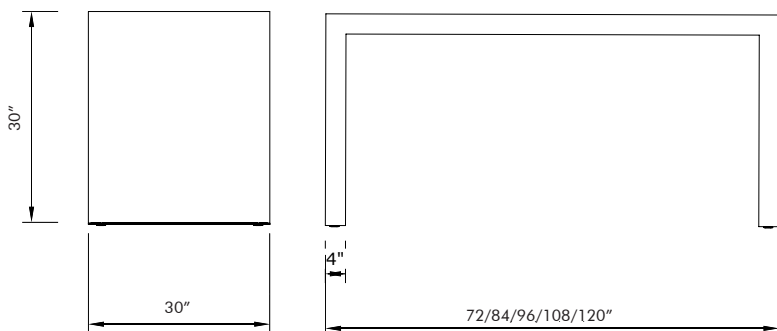

Additional colors available, specify Corian® or laminate color

| MODEL | DIMENSIONS | | | WEIGHT |
|--------------|------------|-------|-------|---------|
| FHPT_722430 | 72" W | 24" D | 30" H | 250 lbs |
| FHPT_842430 | 84" W | 24" D | 30" H | 265 lbs |
| FHPT_962430 | 96" W | 24" D | 30" H | 280 lbs |
| FHPT_1082430 | 108" W | 24" D | 30" H | 300 lbs |
| FHPT_1202430 | 120" W | 24" D | 30" H | 325 lbs |

SPECIFICATION SHEET DESK HEIGHT - 30" H x 30" D

STANDARD FEATURES

- Seamless Corian® solid surface table top and waterfall ends
- Patented structural framing system
- Corian® fabricated in a matte finish
- Heavy duty adjustable leveling legs (floor attachment available)