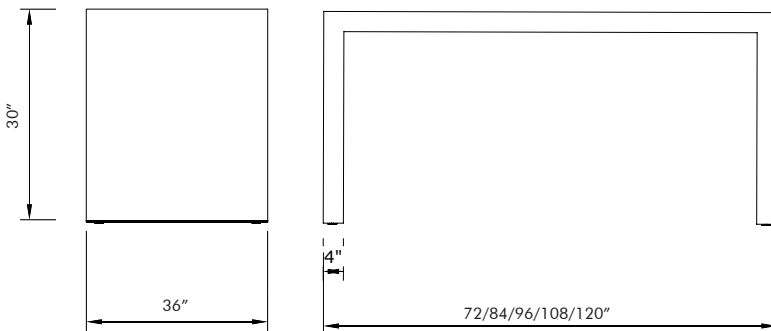

MODEL	DIMENSIONS			WEIGHT
FHPT_723630	72" W	36" D	30" H	325 lbs
FHPT_843630	84" W	36" D	30" H	350 lbs
FHPT_963630	96" W	36" D	30" H	375 lbs
FHPT_1083630	108" W	36" D	30" H	400 lbs
FHPT_1203630	120" W	36" D	30" H	425 lbs

For custom sizes contact Futrus®

EXAMPLE MODEL SPECIFICATION

FHPT_723630_GLACIERWHITE_LW_SG
Model# Color Laminate Optional Upgrades

futrus.com
info@futrus.com
1.877.FUTRUS1 (388.7871)