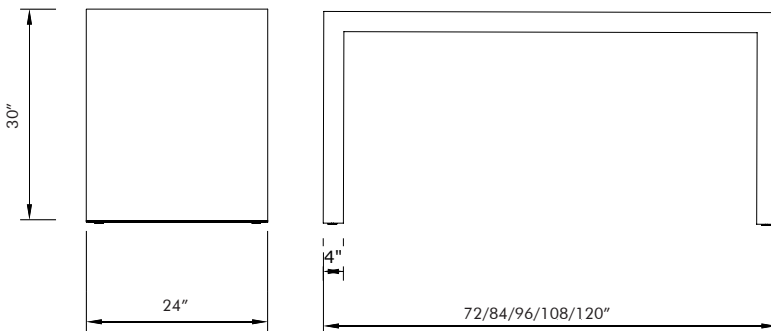

FUTRUS® ADAPTZ HYBRID TABLES

SPECIFICATION SHEET
DESK HEIGHT - 30" H x 24" D

STANDARD FEATURES

- Seamless Corian® solid surface table top and waterfall ends
- Patented structural framing system
- Corian® fabricated in a matte finish
- Heavy duty adjustable leveling legs (floor attachment available)

Additional colors available, specify Corian® or laminate color

| MODEL | DIMENSIONS | | | WEIGHT |
|--------------|------------|-------|-------|---------|
| FHPT_722430 | 72" W | 24" D | 30" H | 250 lbs |
| FHPT_842430 | 84" W | 24" D | 30" H | 265 lbs |
| FHPT_962430 | 96" W | 24" D | 30" H | 280 lbs |
| FHPT_1082430 | 108" W | 24" D | 30" H | 300 lbs |
| FHPT_1202430 | 120" W | 24" D | 30" H | 325 lbs |