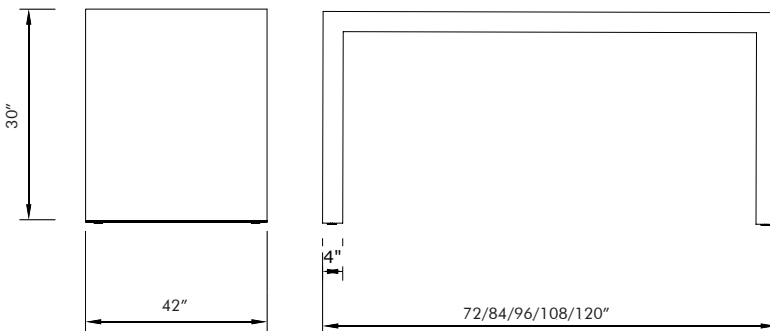

STANDARD COLOR OFFERINGS

CORIAN® COLORS	LAMINATE or THERMOFOIL
Glacier White	_LC Laminate Cherry
Cameo White	_LM Laminate Maple
Bisque	_LW Laminate Walnut
Bone	_TC Thermofoil Cherry
Linen	_TM Thermofoil Maple
Silver Gray	_TW Thermofoil Walnut

Additional colors available, specify Corian® or laminate color