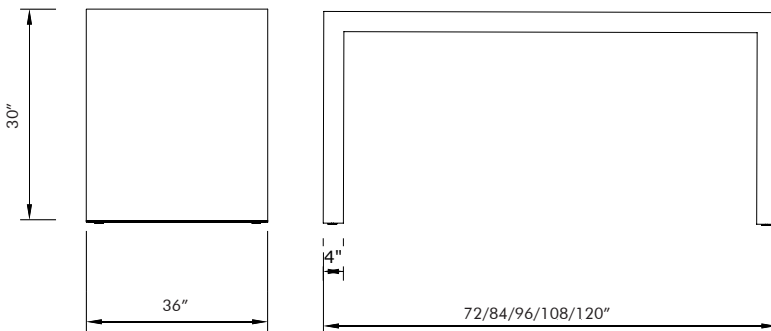

MODEL	DIMENSIONS			WEIGHT
FPT_723630	72" W	36" D	30" H	250 lbs
FPT_843630	84" W	36" D	30" H	275 lbs
FPT_963630	96" W	36" D	30" H	300 lbs
FPT_1083630	108" W	36" D	30" H	325 lbs
FPT_1203630	120" W	36" D	30" H	350 lbs

For custom sizes contact Futrus®

EXAMPLE MODEL SPECIFICATION

FPT_723630_GLACIERWHITE_SG

Model#   Color   Optional Upgrades

futrus.com
info@futrus.com
1.877.FUTRUS1 (388.7871)