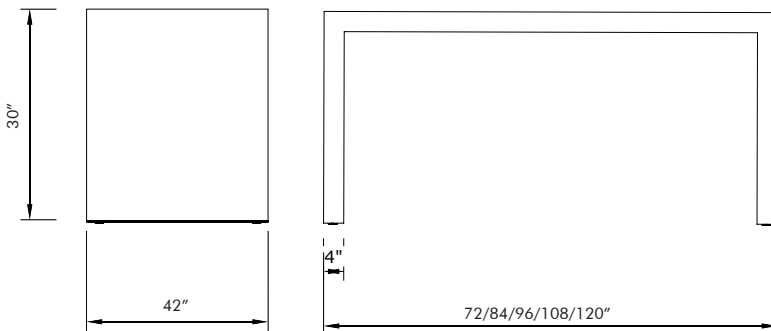

MODEL	DIMENSIONS			WEIGHT
FPT_724230	72" W	42" D	30" H	375 lbs
FPT_844230	84" W	42" D	30" H	400 lbs
FPT_964230	96" W	42" D	30" H	425 lbs
FPT_1084230	108" W	42" D	30" H	450 lbs
FPT_1204230	120" W	42" D	30" H	475 lbs

For custom sizes contact Futrus®

EXAMPLE MODEL SPECIFICATION

FPT_724230_GLACIERWHITE_SG

Model#   Color   Optional Upgrades

futrus.com
info@futrus.com
1.877.FUTRUS1 (388.7871)