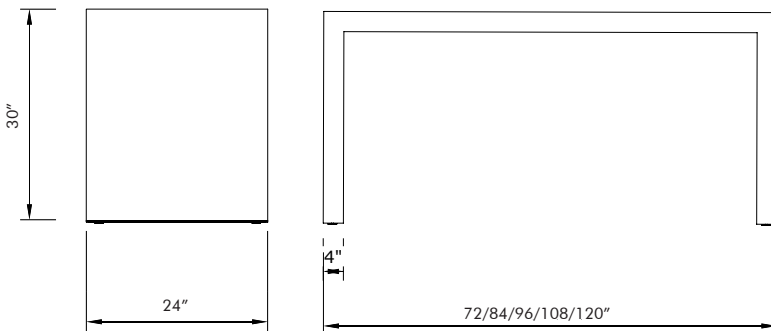

MODEL	DIMENSIONS			WEIGHT
FPT_722430	72" W	24" D	30" H	225 lbs
FPT_842430	84" W	24" D	30" H	250 lbs
FPT_962430	96" W	24" D	30" H	275 lbs
FPT_1082430	108" W	24" D	30" H	300 lbs
FPT_1202430	120" W	24" D	30" H	325 lbs

For custom sizes contact Futrus®

EXAMPLE MODEL SPECIFICATION

FPT_722430_GLACIERWHITE_SG

Model#   Color   Optional Upgrades

futrus.com
info@futrus.com
1.877.FUTRUS1 (388.7871)