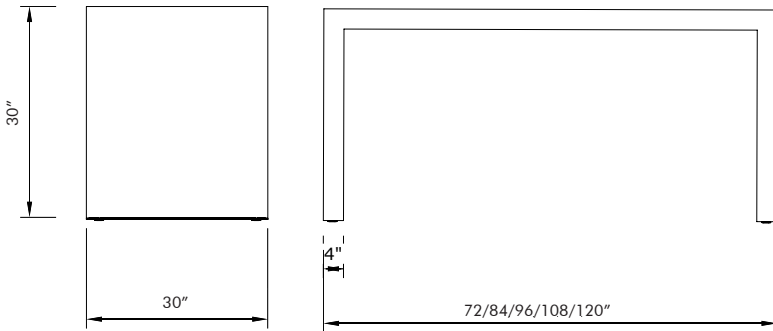

STANDARD COLOR OFFERINGS

Glacier White
Cameo White
Bisque
Bone
Silver Gray
Vanilla

Additional colors available, contact Futrus®

MODEL	DIMENSIONS			WEIGHT
FPT_722430	72" W	24" D	30" H	225 lbs
FPT_842430	84" W	24" D	30" H	250 lbs
FPT_962430	96" W	24" D	30" H	275 lbs
FPT_1082430	108" W	24" D	30" H	300 lbs
FPT_1202430	120" W	24" D	30" H	325 lbs

For custom sizes contact Futrus®

EXAMPLE MODEL SPECIFICATION

FPT_722430_GLACIERWHITE_SG

Model# Color Optional Upgrades

futrus.com
info@futrus.com
1.877.FUTRUS1 (388.7871)

FUTRUS® ADAPTZ TABLES

SPECIFICATION SHEET DESK HEIGHT - 30" H x 30" D