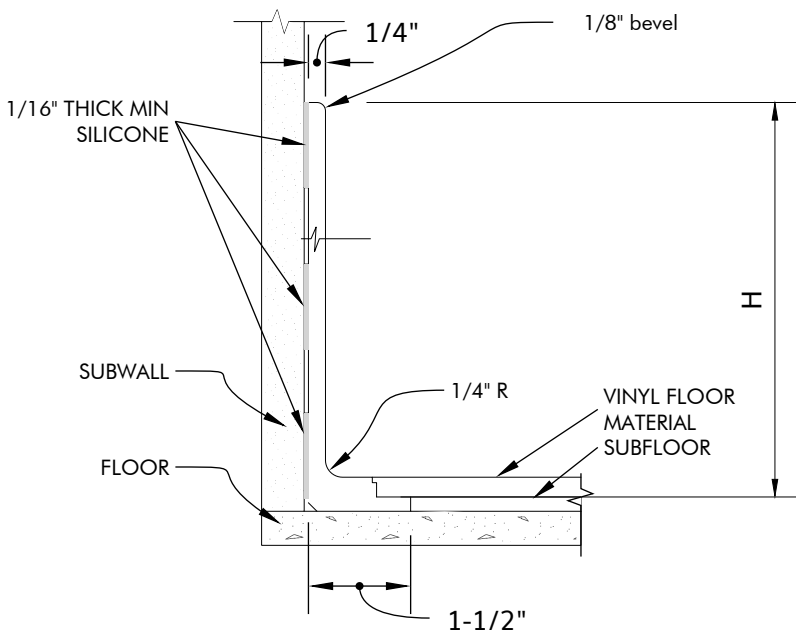

## Cove Base

MODEL FCTRMCB.25/6

- Made of seamless Corian® Solid Surface
- Available in 4" and 6" height, custom heights available
- Manufactured in custom thickness
- Manufactured in 8' and 12' standard lengths, custom lengths available
- Available in select Corian® colors and patterns
- Corian® solid surface is nonporous and, when properly cleaned, does not support the growth of mold, mildew and bacteria.