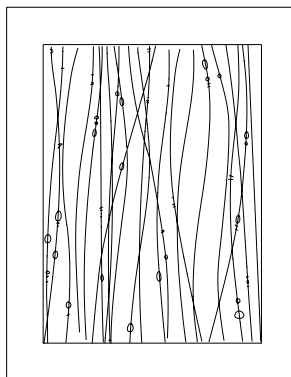

SPECIFICATION SHEET

STANDARD FEATURES

- Seamless 1/2" Corian® solid surface
- Panel sizes up to 30"W x 144"L
- Corian® in a matte finish
- Four design options: Reed, Seagrass, Biophilic Hex, Circles
- LED lighting panel with hardwire connectors

ILLUMINATION CORIAN® COLOR OFFERINGS

- Glacier Ice
- Arctic Ice

OPTIONAL UPGRADES

- Corian® in a semi-gloss finish
- Custom designs
- Dimming switch

Seagrass

MODEL REFERENCE

FBLP_[SIZE - W" x L"]_[DESIGN]_[CORIANCOLOR]

futrus.com
info@futrus.com
1.877.FUTRUS1 (388.7871)