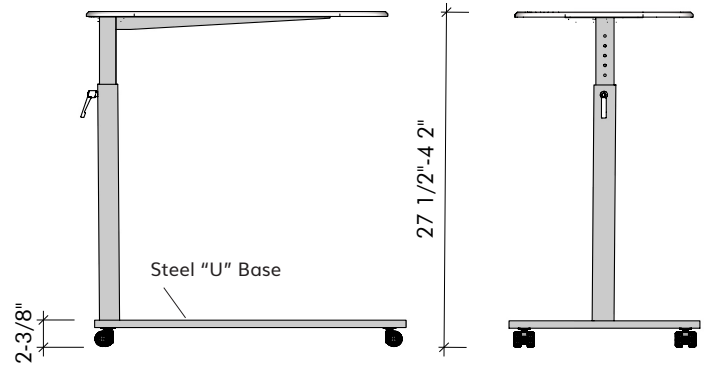

FUTRUS® GUARDIAN OVERBED TABLE

FUTRUS®
SOLUTIONS WITH CORIAN® DESIGN

designed with
CORIAN®
SOLID SURFACE

Specification No.: GFOTSG

STANDARD FEATURES

- 100% Corian® table top with no substrate designed for infection control
- Bleach cleanable table top: 30" L x 18" W
- Spill groove edge
- 1" bevel outside edge
- Column: 27½-42" H adjustable height, with non-handed lever
- Base: 32" L x 19" W, Low profile, lockable with twin-wheel casters
- Table top color: Glacier White
- Warranty: 1-year limited, Corian® 10-year limited