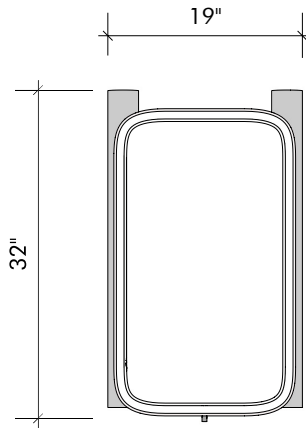

FUTRUS® GUARDIAN OVERBED TABLE

FUTRUS®
SOLUTIONS WITH CORIAN® DESIGN

designed with
CORIAN®
SOLID SURFACE

Specification No.: GFOTSG

STANDARD FEATURES

- 100% Corian® table top with no substrate designed for infection control
- Bleach cleanable table top: 30" L x 18" W
- Spill groove edge
- 1" bevel outside edge
- Column: 27½-42" H adjustable height, with non-handed lever
- Base: 32" L x 19" W, Low profile, lockable with twin-wheel casters
- Table top color: Glacier White
- Warranty: 1-year limited, Corian® 10-year limited