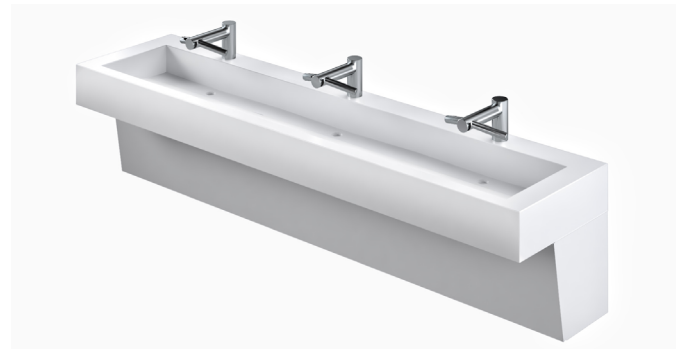

- AquaDRI Trough Sink Module

STANDARD LAMINATE COLORS

Color*	Code	Description
	LC	Laminate Cherry
	LM	Laminate Maple
	LW	Laminate Walnut

Color tiles are for reference only*

Additional laminate colors available

futrus.com

info@futrus.com

1.877.388.FUTRUS1 [388.7871]