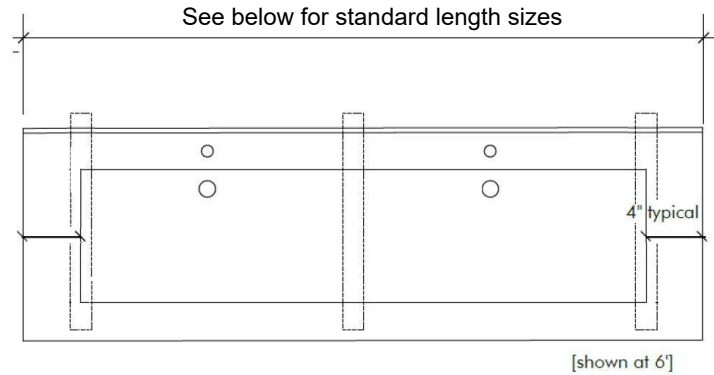

Side Cross Section

Top View

STANDARD SIZES

Trough Sink Dimensions (Inches)

Code	Length	Depth	Apron	Station Qty*
FSTRSM_24_24_5	24"	24"	5"	1
FSTRSM_36_24_5	36"	24"	5"	1
FSTRSM_48_24_5	48"	24"	5"	1
FSTRSM_60_24_5	60"	24"	5"	1
FSTRSM_72_24_5	72"	24"	5"	2
FSTRSM_84_24_5	84"	24"	5"	2
FSTRSM_96_24_5	96"	24"	5"	3
FSTRSM_108_24_5	108"	24"	5"	3
FSTRSM_120_24_5	120"	24"	5"	3
FSTRSM_132_24_5	132"	24"	5"	3
FSTRSM_144_24_5	144"	24"	5"	4
CUSTOM SIZE				