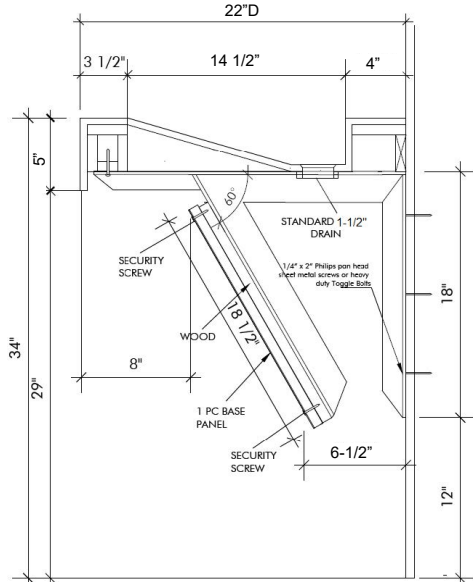

Side Cross Section

Top View

STANDARD SIZES

Trough Sink Dimensions (Inches)

Code	Length	Depth	Apron	Station Qty*
FSTRSM_24_24_5	24"	24"	5"	1
FSTRSM_36_24_5	36"	24"	5"	1
FSTRSM_48_24_5	48"	24"	5"	1
FSTRSM_60_24_5	60"	24"	5"	1
FSTRSM_72_24_5	72"	24"	5"	2
FSTRSM_84_24_5	84"	24"	5"	2
FSTRSM_96_24_5	96"	24"	5"	3
FSTRSM_108_24_5	108"	24"	5"	3
FSTRSM_120_24_5	120"	24"	5"	3
FSTRSM_132_24_5	132"	24"	5"	3
FSTRSM_144_24_5	144"	24"	5"	4
CUSTOM SIZE				

FUTRUS® AQUAGUARD TROUGH SINK MODULE CORIAN® ANTI-SPLASHBACK TROUGH SINK WITH PLUMBING ENCLOSURE

FUTRUS®
SOLUTIONS WITH CORIAN® DESIGN

designed with

CORIAN®
SOLID SURFACE

MODEL FSTRSM

Specification Sheet

Division 22 Plumbing Manufacturers

Side Cross Section

Top View

STANDARD SIZES

Trough Sink Dimensions (Inches)

Code	Length	Depth	Apron	Station Qty*
FSTRSM_24_22_5	24"	22"	5"	1
FSTRSM_36_22_5	36"	22"	5"	1
FSTRSM_48_22_5	48"	22"	5"	1
FSTRSM_50_22_5	60"	22"	5"	2
FSTRSM_72_22_5	72"	22"	5"	2
FSTRSM_84_22_5	84"	22"	5"	2
FSTRSM_96_22_5	96"	22"	5"	2
FSTRSM_108_22_5	108"	22"	5"	3
FSTRSM_120_22_5	120"	22"	5"	3
FSTRSM_132_22_5	132"	22"	5"	3
FSTRSM_144_22_5	144"	22"	5"	4
CUSTOM				