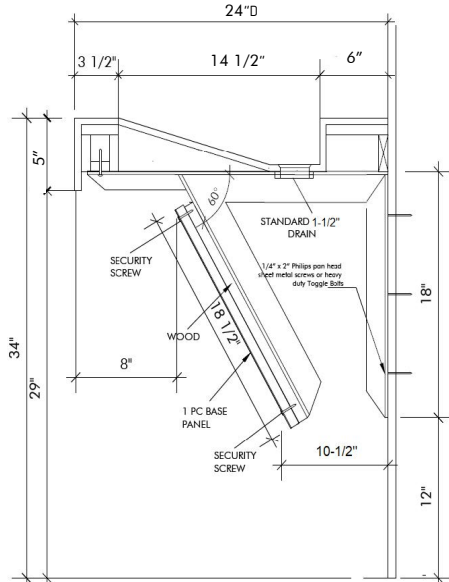

Side Cross Section

Top View

STANDARD SIZES

Trough Sink Dimensions (Inches)

Code	Length	Depth	Apron	Station Qty*
FSTRSM_24_24_5	24"	24"	5"	1
FSTRSM_36_24_5	36"	24"	5"	1
FSTRSM_48_24_5	48"	24"	5"	1
FSTRSM_60_24_5	60"	24"	5"	1
FSTRSM_72_24_5	72"	24"	5"	2
FSTRSM_84_24_5	84"	24"	5"	2
FSTRSM_96_24_5	96"	24"	5"	3
FSTRSM_108_24_5	108"	24"	5"	3
FSTRSM_120_24_5	120"	24"	5"	3
FSTRSM_132_24_5	132"	24"	5"	3
FSTRSM_144_24_5	144"	24"	5"	4
CUSTOM SIZE				