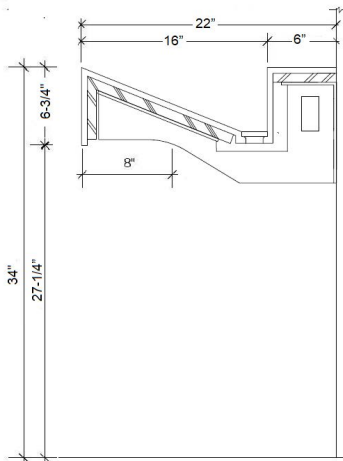

Side Cross Section

Top View

STANDARD SIZES

Trough Sink Dimensions (Inches)

Code	Length	Depth	Apron	Station Qty*
FABTRS_24_22_7	24"	22"	6-3/4"	1
FABTRS_36_22_7	36"	22"	6-3/4"	1
FABTRS_48_22_7	48"	22"	6-3/4"	1
FABTRS_60_22_7	60"	22"	6-3/4"	2
FABTRS_72_22_7	72"	22"	6-3/4"	2
FABTRS_84_22_7	84"	22"	6-3/4"	2
FABTRS_96_22_7	96"	22"	6-3/4"	2
FABTRS_108_22_7	108"	22"	6-3/4"	3
FABTRS_120_22_7	120"	22"	6-3/4"	3
FABTRS_132_22_7	132"	22"	6-3/4"	3
FABTRS_144_22_7	144"	22"	6-3/4"	4
CUSTOM				