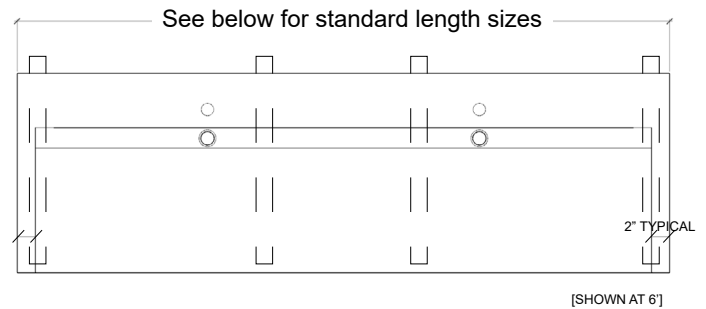

Side Cross Section

Top View

STANDARD SIZES

Trough Sink Dimensions (Inches)

Code	Length	Depth	Apron	Station Qty*
FABTRS_24_22_7	24"	22"	6-3/4"	1
FABTRS_36_22_7	36"	22"	6-3/4"	1
FABTRS_48_22_7	48"	22"	6-3/4"	1
FABTRS_60_22_7	60"	22"	6-3/4"	2
FABTRS_72_22_7	72"	22"	6-3/4"	2
FABTRS_84_22_7	84"	22"	6-3/4"	2
FABTRS_96_22_7	96"	22"	6-3/4"	2
FABTRS_108_22_7	108"	22"	6-3/4"	3
FABTRS_120_22_7	120"	22"	6-3/4"	3
FABTRS_132_22_7	132"	22"	6-3/4"	3
FABTRS_144_22_7	144"	22"	6-3/4"	4
CUSTOM				