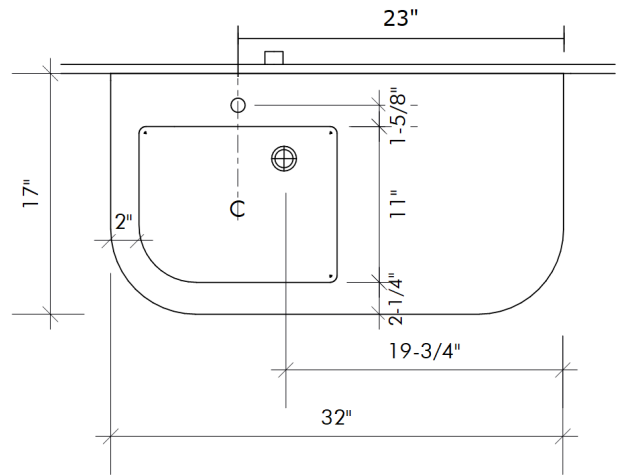

Side Cross Section

Sink available on either side
See below for model number designation

Top View

STANDARD SIZES

Dimensions (Inches)

| Code | Width | Depth | Apron |
|-----------|-------|-------|-------|
| FKURVO_DL | 32" | 17" | 7" |
| CUSTOM | | | |

RECOMMENDED SPECIFICATION- PLUMBING FIXTURES SECTION 22

The Futrus Kurvo Sink Module- Double Curve Left Sink, model FKURVO_DL. Basin, countertop, backsplash and sidesplash fabricated from seamless Corian® and solid surface. Module designed to be ligature-resistant with a Corian® tamperproof plumbing enclosure. All framing components shall be made of moisture resistant stainless steel. Standard lavatory height at 34" to conform with ANSI, UFAS and ADA standards. Division 22 Plumbing Fixtures.