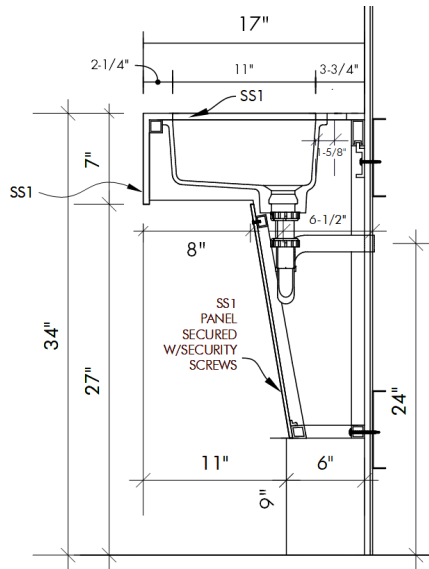

FUTRUS® KURVO SINK MODULE - DOUBLE CURVE LEFT SINK

LIGATURE-RESISTANT SINK MODULE WITH PLUMBING ENCLOSURE MADE WITH CORIAN®

designed with

MODEL FKURVO_DL

Specification Sheet

Division 22 Plumbing Manufacturers

Side Cross Section

Sink available on either side
See below for model number designation

Top View

STANDARD SIZES

Dimensions (Inches)

| Code | Width | Depth | Apron |
|-----------|-------|-------|-------|
| FKURVO_DL | 32" | 17" | 7" |
| CUSTOM | | | |

RECOMMENDED SPECIFICATION- PLUMBING FIXTURES SECTION 22

The Futrus Kurvo Sink Module- Double Curve Left Sink, model FKURVO_DL. Basin, countertop, backsplash and sidesplash fabricated from seamless Corian® and solid surface. Module designed to be ligature-resistant with a Corian® tamperproof plumbing enclosure. All framing components shall be made of moisture resistant stainless steel. Standard lavatory height at 34" to conform with ANSI, UFAS and ADA standards. Division 22 Plumbing Fixtures.