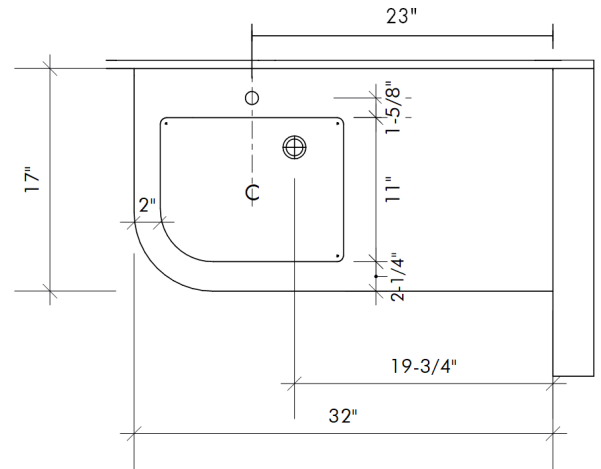

Top View

STANDARD SIZES

Dimensions (Inches)

Code	Width	Depth	Apron
FKURVO_L	32"	17"	7"
CUSTOM			

TECHNICAL INFORMATION

- All dimensions are nominal
- Futrus® 1-year limited warranty
- Corian® 10-year material warranty

RECOMMENDED SPECIFICATION-
 PLUMBING FIXTURES SECTION 22

The Futrus Kurvo Sink Module- Curved Left, model FKURVO_L. Basin, countertop, backsplash and sidesplash fabricated from seamless Corian® and solid surface. Module designed to be ligature-resistant with a Corian® tamperproof plumbing enclosure. All framing components shall be made of moisture resistant stainless steel. Standard lavatory height at 34" to conform with ANSI, UFAS and ADA standards. Division 22 Plumbing Fixtures.