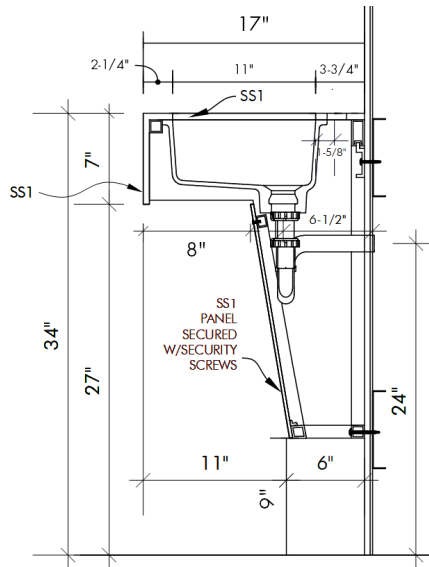

FUTRUS® KURVO SINK MODULE- CURVED LEFT
LIGATURE-RESISTANT SINK MODULE WITH PLUMBING
ENCLOSURE MADE WITH CORIAN®

designed with

MODEL FKURVO_L

Specification Sheet

Division 22 Plumbing Manufacturers

Side Cross Section

Top View

STANDARD SIZES

Dimensions (Inches)

Code	Width	Depth	Apron
FKURVO_L	32"	17"	7"
CUSTOM			

TECHNICAL INFORMATION

- All dimensions are nominal
- Futrus® 1-year limited warranty
- Corian® 10-year material warranty

RECOMMENDED SPECIFICATION-
 PLUMBING FIXTURES SECTION 22

The Futrus Kurvo Sink Module- Curved Left, model FKURVO_L. Basin, countertop, backsplash and sidesplash fabricated from seamless Corian® and solid surface. Module designed to be ligature-resistant with a Corian® tamperproof plumbing enclosure. All framing components shall be made of moisture resistant stainless steel. Standard lavatory height at 34" to conform with ANSI, UFAS and ADA standards. Division 22 Plumbing Fixtures.