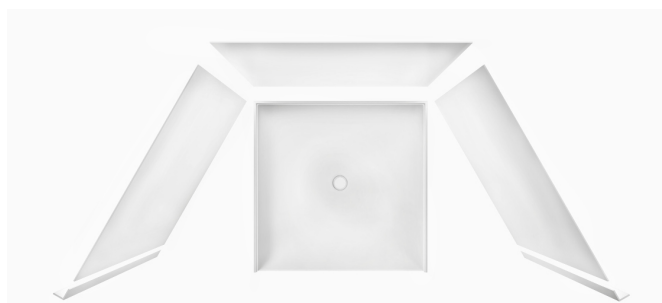

### COMPAX

WIDTH:	DEPTH:	HEIGHT:
30", 32", 36", 42", 48"	30", 32", 36", 42", 48"	96"

\*custom sizes available

## CONFIGURATIONS

Optional Shower Niche available

Coved or square corners

Standard shower walls are 1/4" thick; upgrade to 1/2" available

For complete product specifications visit [futrus.com](http://futrus.com)