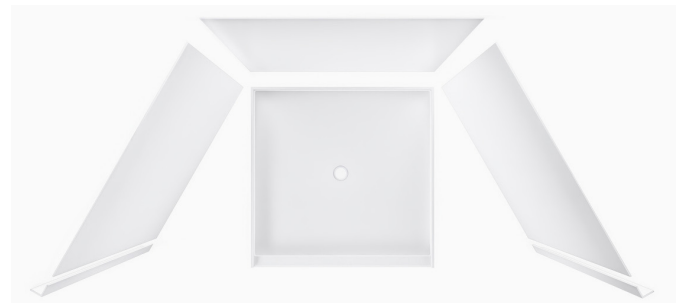

STANDARD SHOWER KIT SIZES

VURSO

WIDTH:	DEPTH:	HEIGHT:
30", 32", 34", 36", 38", 40"	30", 32", 34", 36", 38", 40"	96"

EXPANZ

WIDTH:	DEPTH:	HEIGHT:
60", 62", 66"	30", 32", 36"	96"

COMPAX

WIDTH:	DEPTH:	HEIGHT:
30", 32", 36", 42", 48"	30", 32", 36", 42", 48"	96"

*custom sizes available

CONFIGURATIONS

Optional Shower Niche available
Coved or square corners
Standard shower walls are 1/4" thick; upgrade to 1/2" available

For complete product specifications visit futrus.com