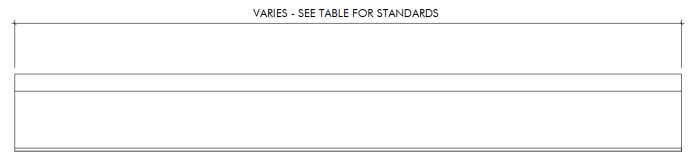

FUTRUS® INFINITI SHOWER RAMP

ADA COMPLIANT CORIAN® SHOWER TRANSITION RAMP

FUTRUS®
SOLUTIONS WITH CORIAN® DESIGN

designed with

MODEL FSRAMP

Specification Sheet

Division 22 Plumbing Manufacturers

Side Elevation