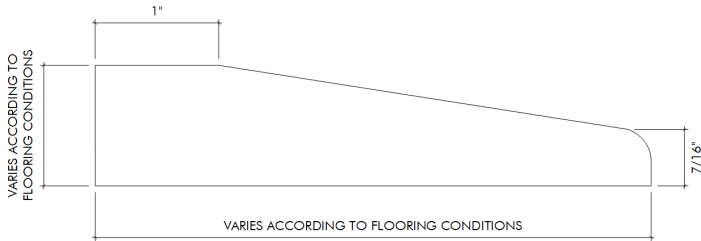

FUTRUS® INFINITI SHOWER RAMP

ADA COMPLIANT CORIAN® SHOWER TRANSITION RAMP

FUTRUS®
SOLUTIONS WITH CORIAN® DESIGN

designed with

MODEL FSRAMP

Specification Sheet

Division 22 Plumbing Manufacturers

Side Elevation

Top View

STANDARD SIZES

Dimensions (Inches)

Code	Length
FSRAMP_30	30"
FSRAMP_32	32"
FSRAMP_34	34"
FSRAMP_36	36"
FSRAMP_38	38"
FSRAMP_40	40"
CUSTOM	

RECOMMENDED SPECIFICATION

To be specified in Division 22 Plumbing