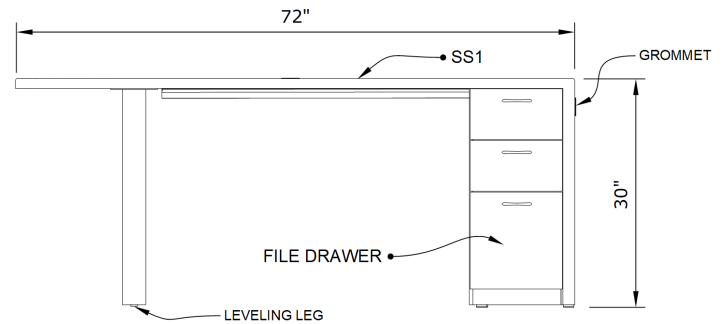

### MODEL DE

Specification Sheet

Division 12 Furnishings

Plan View

Front Elevation

#### Dimensions (Inches)

Code	Width	Depth	Height
DE_L	74"	24"	30"
DE_R	74"	24"	30"
CUSTOM			