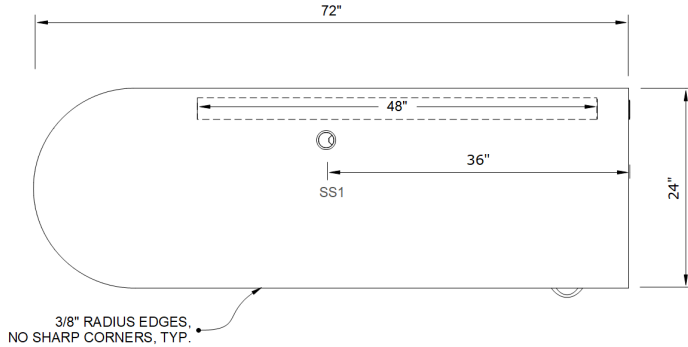

### MODEL DE

Specification Sheet

Division 12 Furnishings

Plan View

Front Elevation

### STANDARD SIZES

#### Dimensions (Inches)

Code	Width	Depth	Height
DE_L	74"	24"	30"
DE_R	74"	24"	30"
CUSTOM			