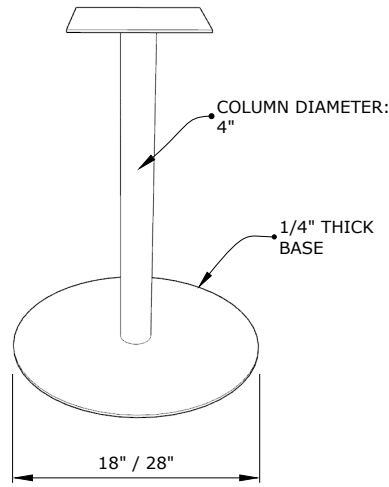

OPTIONAL UPGRADES

Code	Description
WC	Wireless charging
PG	Power grommet

FUTRUS® ROUND SMART-STONE TABLE WITH DISK BASE

ROUND CORIAN QUARTZ CAFE-STYLE TABLE WITH DISK BASE

designed with

MODEL SMTQ_R

Specification Sheet
Division 12 Furnishings

Top

Base Size

Edge Profiles

STANDARD SIZES

Dimensions (Inches)

Code	Width	Depth	Height	Base Size	Column Diameter
SMTQ_R_27	27"	27"	30"	18"	4"
SMTQ_R_30	30"	30"	30"	18"	4"
SMTQ_R_36	36"	36"	30"	18"	4"
SMTQ_R_48	48"	48"	30"	28"	4"
CUSTOM					