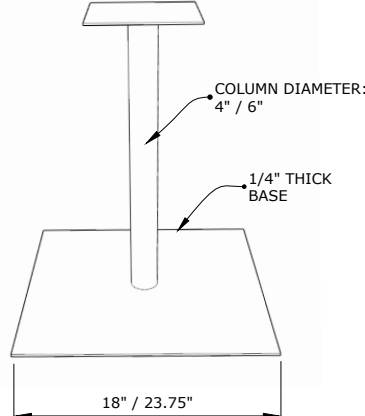

FUTRUS® SQUARE SMART-STONE TABLE WITH SQUARE BASE

SQUARE CORIAN QUARTZ CAFE-STYLE TABLE SQUARE BASE

designed with

MODEL SMTQ_S

Specification Sheet
Division 12 Furnishings

Top

Base Size

PENCIL EDGE

STANDARD SIZES

Dimensions (Inches)

Code	Width	Depth	Height	Base Size	Column Diameter
SMTQ_S_24	24"	24"	30"	18"	4"
SMTQ_S_27	27"	27"	30"	18"	4"
SMTQ_S_30	30"	30"	30"	18"	4"
SMTQ_S_36	36"	36"	30"	18"	4"
SMTQ_S_48	48"	48"	30"	23.75"	6"
CUSTOM					