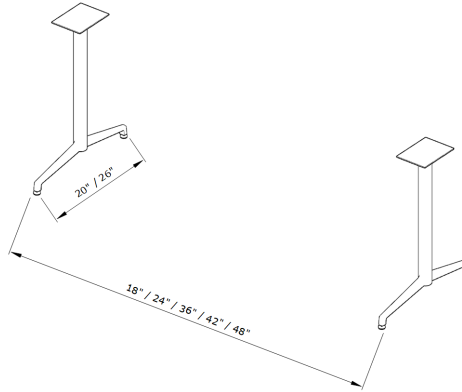

FUTRUS® RECTANGLE SMART-STONE TABLE WITH T-BASE

RECTANGLE CORIAN QUARTZ CAFE-STYLE TABLE WITH T-BASE

designed with

MODEL SMTQ_T

Specification Sheet
Division 12 Furnishings

Top

Base Size & Spread

- PENCIL EDGE
- EASED EDGE
- BULLNOSE EDGE
- KNIFE EDGE
- REVERSE KNIFE EDGE

Edge Profiles

STANDARD SIZES

Dimensions (Inches)

Code	Width	Depth	Height	Base Size	Base Spread
SMTQ_T_2430	30"	24"	30"	20"	18"
SMTQ_T_2436	36"	24"	30"	20"	24"
SMTQ_T_2448	48"	24"	30"	20"	36"
SMTQ_T_2454	54"	24"	30"	20"	42"
SMTQ_T_2460	60"	24"	30"	20"	48"
SMTQ_T_3030	30"	30"	30"	26"	18"
SMTQ_T_3036	36"	30"	30"	26"	24"
SMTQ_T_3048	48"	30"	30"	26"	36"
SMTQ_T_3054	54"	30"	30"	26"	42"
SMTQ_T_3060	60"	30"	30"	26"	48"
CUSTOM					