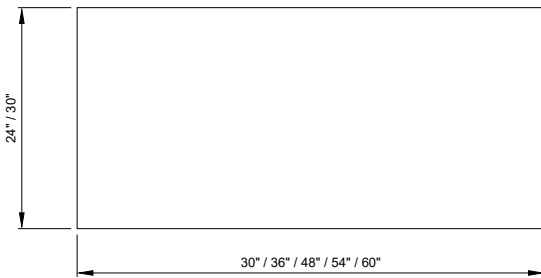

FUTRUS® RECTANGLE SMART-STONE TABLE WITH T-BASE

RECTANGLE CORIAN QUARTZ CAFE-STYLE TABLE WITH T-BASE

designed with

MODEL SMTQ_T

Specification Sheet
Division 12 Furnishings

Top

Base Size & Spread

- PENCIL EDGE
- EASED EDGE
- BULLNOSE EDGE
- KNIFE EDGE
- REVERSE KNIFE EDGE

Edge Profiles

STANDARD SIZES

Dimensions (Inches)

Code	Width	Depth	Height	Base Size	Base Spread
SMTQ_T_2430	30"	24"	30"	20"	18"
SMTQ_T_2436	36"	24"	30"	20"	24"
SMTQ_T_2448	48"	24"	30"	20"	36"
SMTQ_T_2454	54"	24"	30"	20"	42"
SMTQ_T_2460	60"	24"	30"	20"	48"
SMTQ_T_3030	30"	30"	30"	26"	18"
SMTQ_T_3036	36"	30"	30"	26"	24"
SMTQ_T_3048	48"	30"	30"	26"	36"
SMTQ_T_3054	54"	30"	30"	26"	42"
SMTQ_T_3060	60"	30"	30"	26"	48"
CUSTOM					