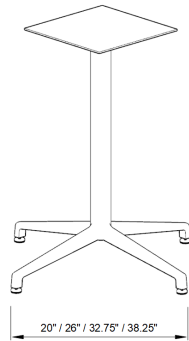

Dimensions (Inches)

Code	Width	Depth	Height	Base Size
SMTQ_T_R_27	27"	27"	30"	26"
SMTQ_T_R_30	30"	30"	30"	26"
SMTQ_T_R_36	36"	36"	30"	26"
SMTQ_T_R_48	48"	48"	30"	38.25"
CUSTOM				

EDGE PROFILE OPTIONS

PC	Square Edge
EA	Eased Edge
BN	Bullnose Edge
KF	Knife Edge
RKF	Reverse Knife Edge

FUTRUS® SMART-STONE TABLE WITH X-BASE

A RANGE OF CORIAN QUARTZ CAFE-STYLE TABLES WITH RAISED X-BASE

designed with

MODEL SMTQ_X_SQ

Specification Sheet

Division 12 Furnishings

Round Top

Base Size

Edge Profiles

Corner Styles

STANDARD SIZES

Dimensions (Inches)

Code	Width	Depth	Height	Base Size
SMTQ_T_SQ_24	24"	24"	30"	20"
SMTQ_T_SQ_27	27"	27"	30"	26"
SMTQ_T_SQ_30	30"	30"	30"	26"
SMTQ_T_SQ_36	36"	36"	30"	26"
SMTQ_T_SQ_48	48"	48"	30"	38.25"
CUSTOM				