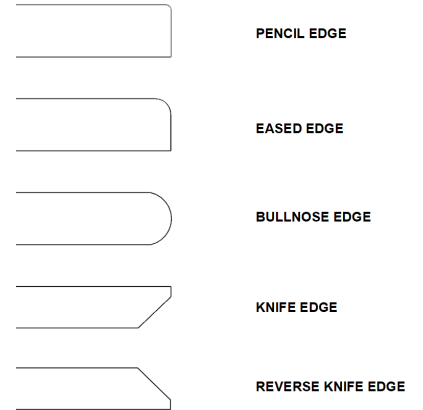

FUTRUS® SMART-STONE TABLE WITH X-BASE

A RANGE OF CORIAN QUARTZ CAFE-STYLE TABLES WITH RAISED X-BASE

MODEL SMTQ_X_R

Specification Sheet
Division 12 Furnishings

Round Top

Base Size

Edge Profiles

STANDARD SIZES

Dimensions (Inches)

Code	Width	Depth	Height	Base Size
SMTQ_T_R_27	27"	27"	30"	26"
SMTQ_T_R_30	30"	30"	30"	26"
SMTQ_T_R_36	36"	36"	30"	26"
SMTQ_T_R_48	48"	48"	30"	38.25"
CUSTOM				

EDGE PROFILE OPTIONS

PC	Square Edge
EA	Eased Edge
BN	Bullnose Edge
KF	Knife Edge
RKF	Reverse Knife Edge