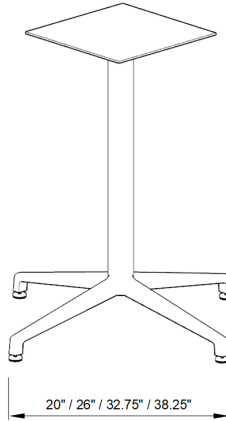

FUTRUS® SMART-STONE TABLE WITH X-BASE

A RANGE OF CORIAN QUARTZ CAFE-STYLE TABLES WITH RAISED X-BASE

MODEL SMTQ_X_R

Specification Sheet
Division 12 Furnishings

Round Top

Base Size

Edge Profiles

STANDARD SIZES

Dimensions (Inches)

Code	Width	Depth	Height	Base Size
SMTQ_T_R_27	27"	27"	30"	26"
SMTQ_T_R_30	30"	30"	30"	26"
SMTQ_T_R_36	36"	36"	30"	26"
SMTQ_T_R_48	48"	48"	30"	38.25"
CUSTOM				

EDGE PROFILE OPTIONS

PC	Square Edge
EA	Eased Edge
BN	Bullnose Edge
KF	Knife Edge
RKF	Reverse Knife Edge

Edge Profiles

Corner Styles

STANDARD SIZES

Dimensions (Inches)

Code	Width	Depth	Height	Base Size
SMTQ_T_SQ_24	24"	24"	30"	20"
SMTQ_T_SQ_27	27"	27"	30"	26"
SMTQ_T_SQ_30	30"	30"	30"	26"
SMTQ_T_SQ_36	36"	36"	30"	26"
SMTQ_T_SQ_48	48"	48"	30"	38.25"
CUSTOM				