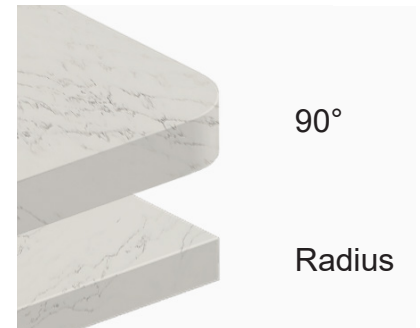

• Corner Profiles