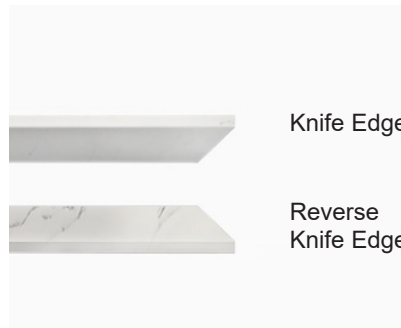

• Edge Profiles